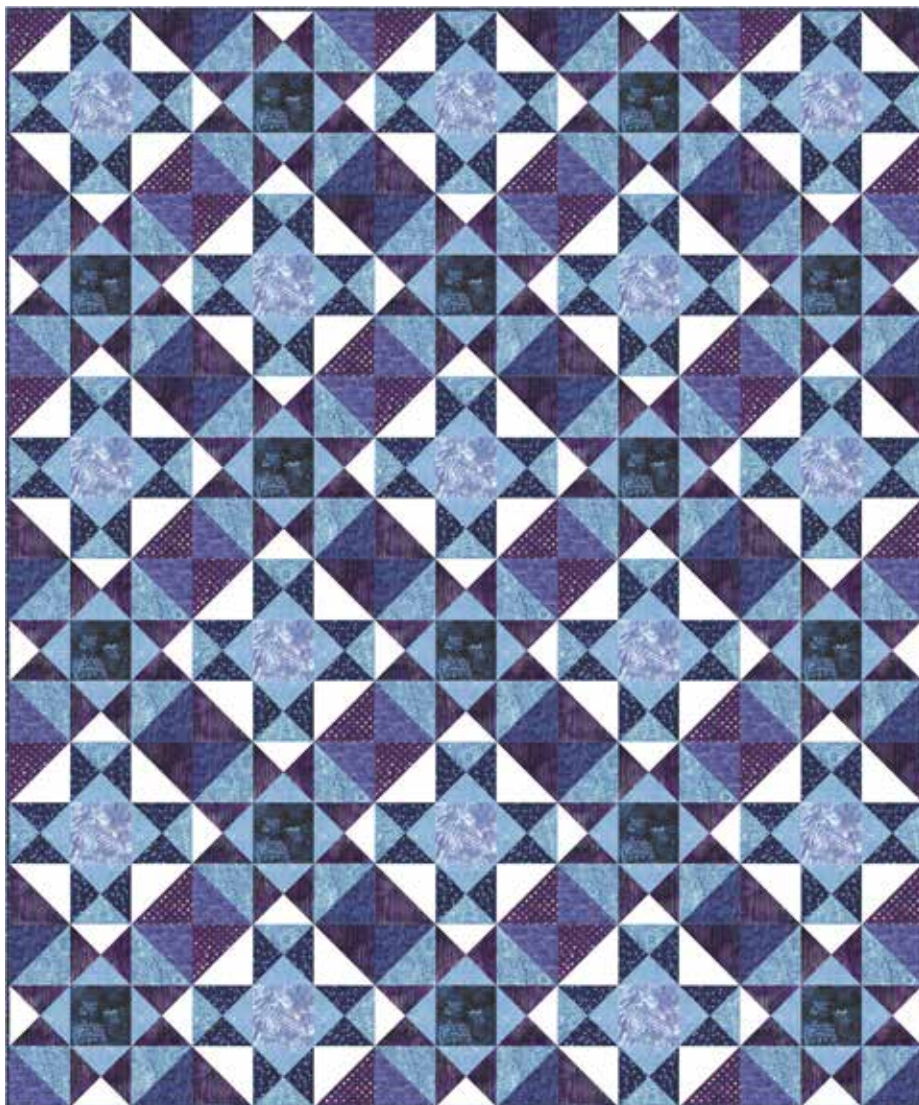

# EVENING STARS

Finished Quilt: 60" x 72"

Quilt design by Needle in a Hayes Stack, featuring Hoffman Bali Batiks, the Spring Breeze collection.

Reach for the stars with this gorgeous design featuring our most saturated purples and blues.

R2284 358-Vegas

S2313 222-Hydranga

S2314 658-Electric Purple

S2322 81-Violet

S2323 301-Bluebird

S2325 87-Blueberry

100 618-Zinc

1895 40-Iris

1895 301-Bluebird

1895 332-Julie

FABRICS	1 KIT	12 KITS	FABRICS	1 KIT	12 KITS
R2284 358-Vegas	1 1/8 Yds.	1 Bolt	S2325 87-Blueberry	1 1/4 Yds.*	1 Bolt
S2313 222-Hydrangea	3/8 Yard	1 Bolt	100 618-Zinc	1 1/8 Yds.	1 Bolt
S2314 658-Electric Purple	3/8 Yard	1 Bolt	1895 40-Iris	3/8 Yard	1 Bolt
S2322 81-Violet	3/8 Yard	1 Bolt	1895 301-Bluebird	7/8 Yard	1 Bolt
S2323 301-Bluebird	1 1/8 Yds.	1 Bolt	1895 332-Julie	3/8 Yard	1 Bolt