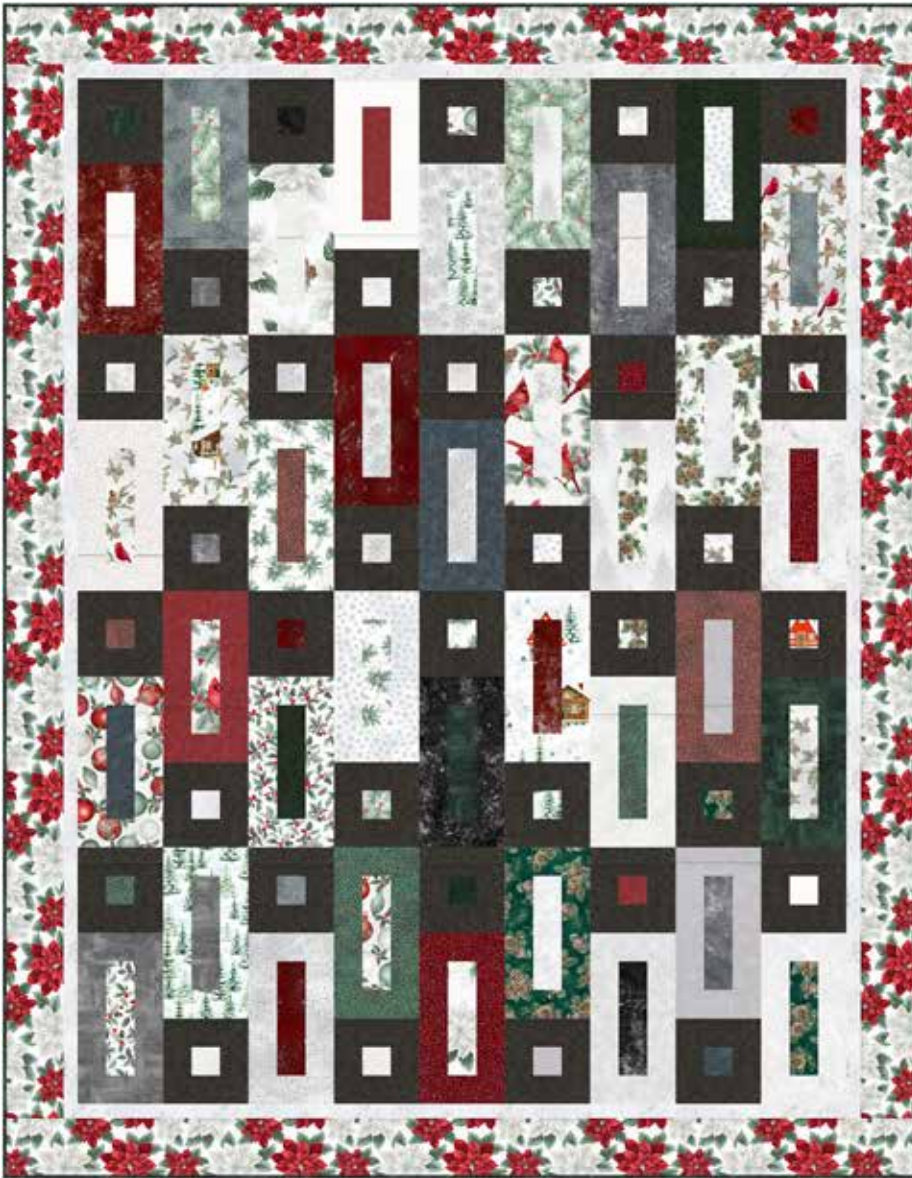

# EXCLAMATION

Finished Quilt: 64" x 82"

Quilt design by Quilting Renditions, featuring our Silver Jingle Pop, (40) 2 1/2" strips.

Feel the joy of the holidays with these festive exclamations!

JP11 28-Silver

G8555 213S-Onyx Silver

W5363 176S-Ice Silver

W7777 441S-Winter Cherry Silver

FABRICS	1 KIT	12 KITS
JP11 28-Silver	1 Pop	2 Boxes
G8555 213S-Onyx Silver	2 1/2 Yards*	2 Bolts
W5363 176S-Ice Silver	3/8 Yard	1 Bolt
W7777 441S-Winter Cherry Silver	1 1/4 Yards	1 Bolt