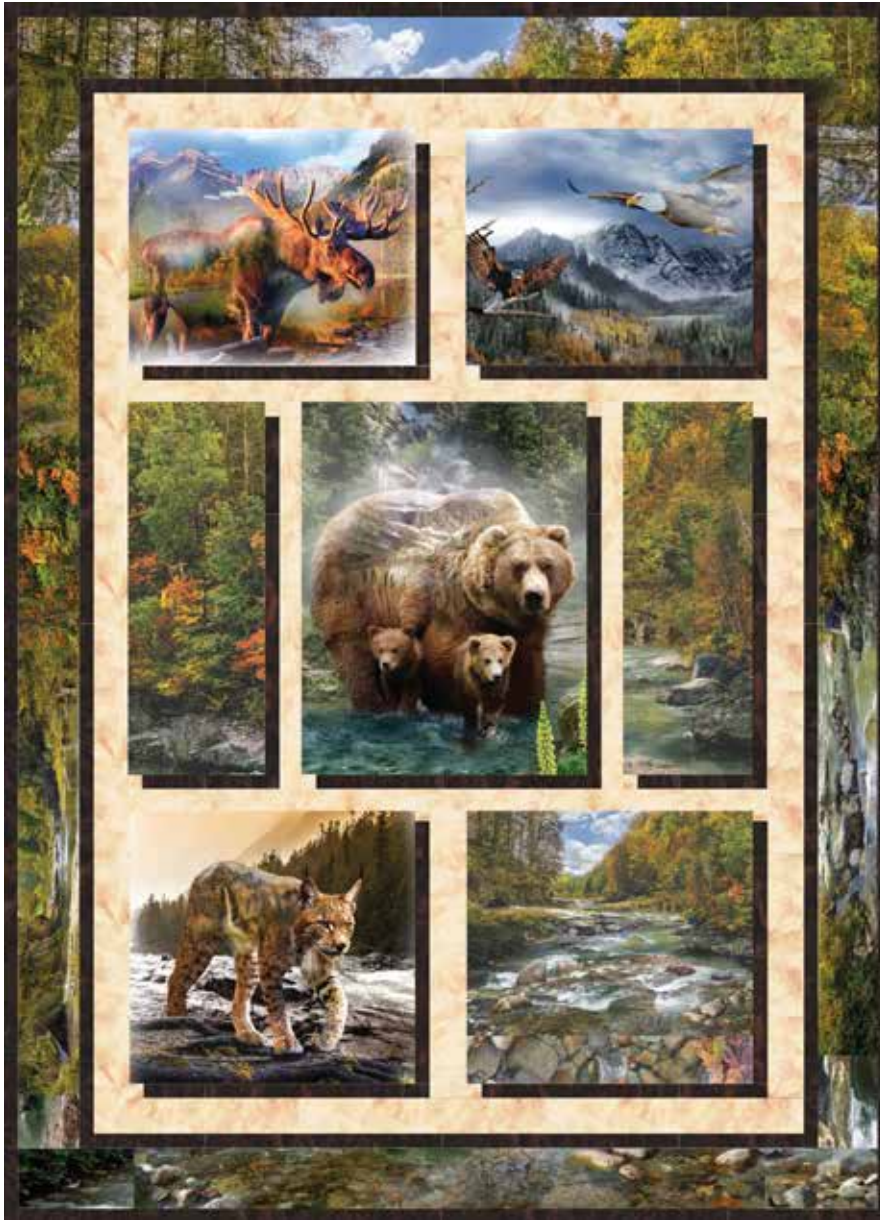

FALL COLLAGE

Finished Quilt: 64" x 86"

Quilt design by Quilts With a Twist, featuring Call Of the Wild, a Hoffman Spectrum Digital Print collection.

This quilt utilizes a clever use of a single panel for the border, continuing the Fall forest and river feeling of the quilt. Also takes full advantages of the amazing oversized panel.