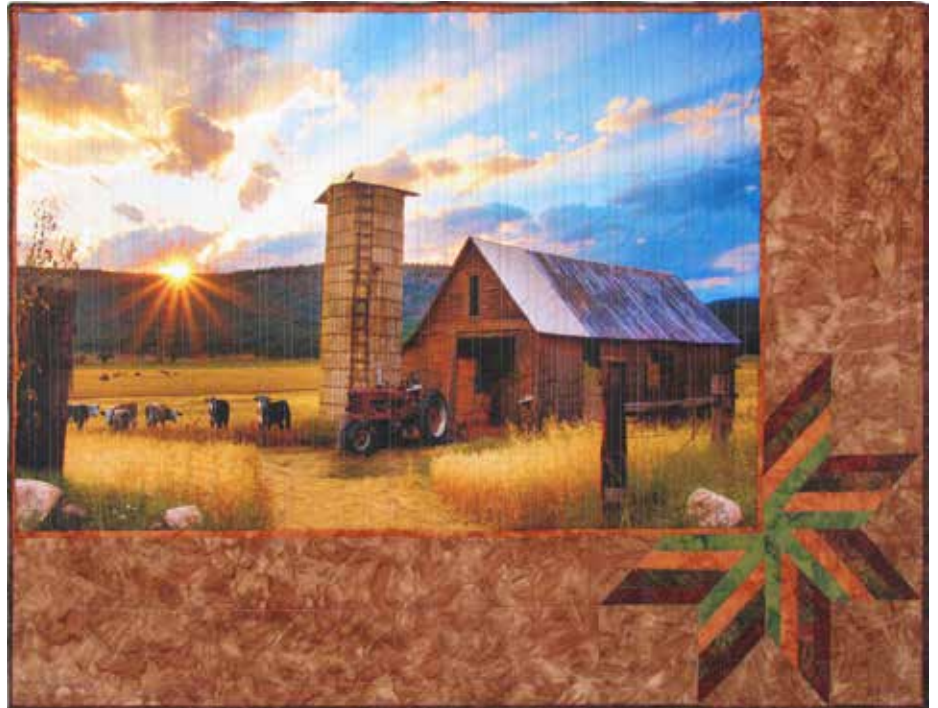

CONFIDENT BEGINNER | 1 DAY CLASS

FEEDING TIME

Finished Quilt: 51" x 38"

Quilt design by Trakside Quilting, featuring Sun Up to Sun Down, a Hoffman Spectrum Digital Print collection.

R4689 83-Barn Red

884 66-Autumn

885 347-Lava

1895 69-Jungle

1895 533-Nightshade

1895 572-Bourbon

1895 573-Pecan

PURCHASE PATTERN
TraksideQuilting.com

FABRICS	1 KIT	15 KITS
R4689 83-Barn Red	1 Panel	1 Bolt
884 66-Autumn	1/4 Yard	1 Bolt
885 347-Lava	1/4 Yard	1 Bolt
1895 69-Jungle	1/4 Yard	1 Bolt
1895 533-Nightshade	1/2 Yard*	1 Bolt
1895 572-Bourbon	1/4 Yard	1 Bolt
1895 573-Pecan	1 Yard	1 Bolt