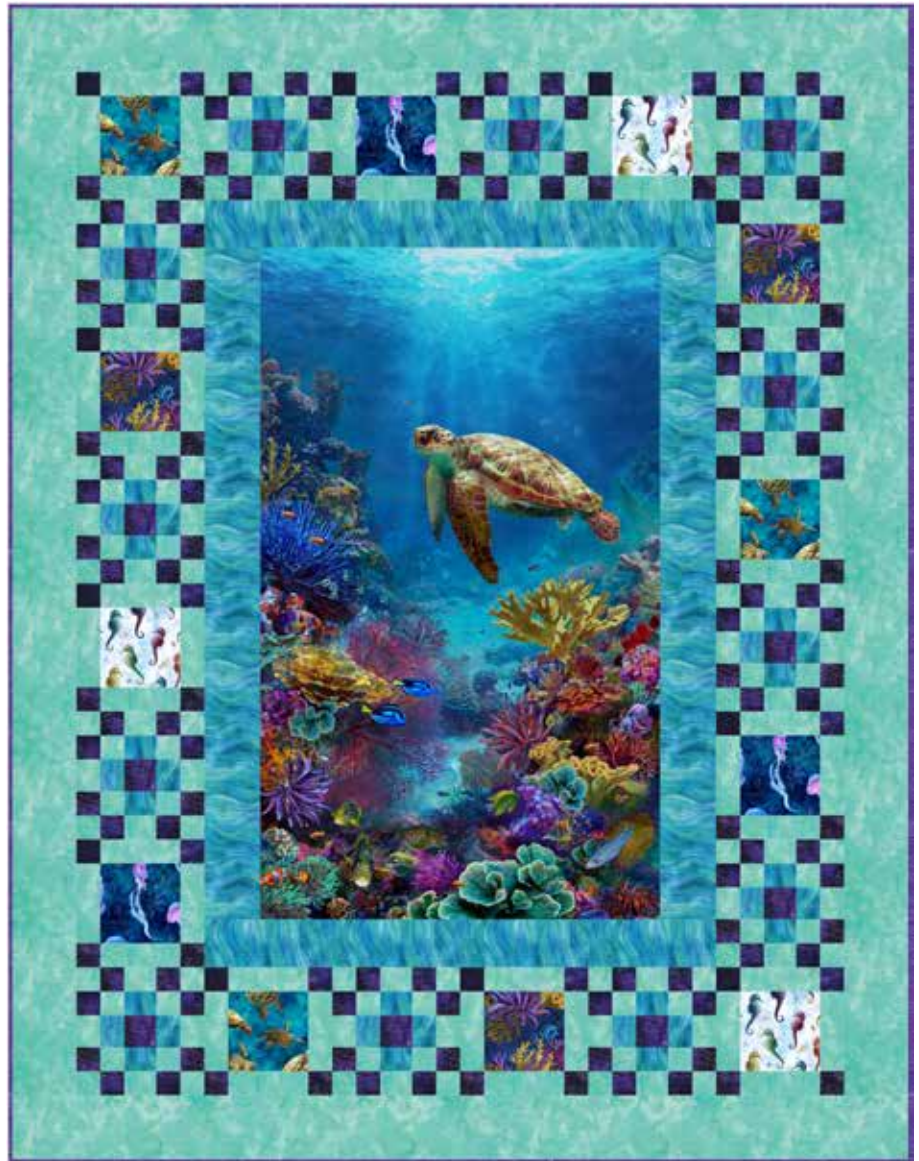

ADVANCED BEGINNER | 1 DAY CLASS

FERRY ROAD

Finished Quilt: 56" x 72"

Quilt design by Bear Hug Quiltworks, featuring Tides of Color, a Hoffman Spectrum Digital Print collection.

Swim into the depths with this beautiful quilt full of color and light!

R2284 14-Purple

V5257 73-Ocean

V5258 61-Turquoise

V5259 17-Cobalt

V5260 290-Seahorse

V5261 17-Cobalt

V5263 73-Ocean

885 358-Vegas

1895 370-Acapulco

PURCHASE PATTERN
BearHugQuiltworks.com

FABRICS	1 KIT	12 KITS
R2284 14-Purple	5/8 Yard*	1 Bolt
V5257 73-Ocean	1 Panel	1 Bolt
V5258 61-Turquoise	3/8 Yard	1 Bolt
V5259 17-Cobalt	3/8 Yard	1 Bolt
V5260 290-Seahorse	3/8 Yard	1 Bolt
V5261 17-Cobalt	3/8 Yard	1 Bolt
V5263 73-Ocean	1 Yard	1 Bolt
885 358-Vegas	3/4 Yard	1 Bolt
1895 370-Acapulco	2 1/4 Yards	2 Bolts