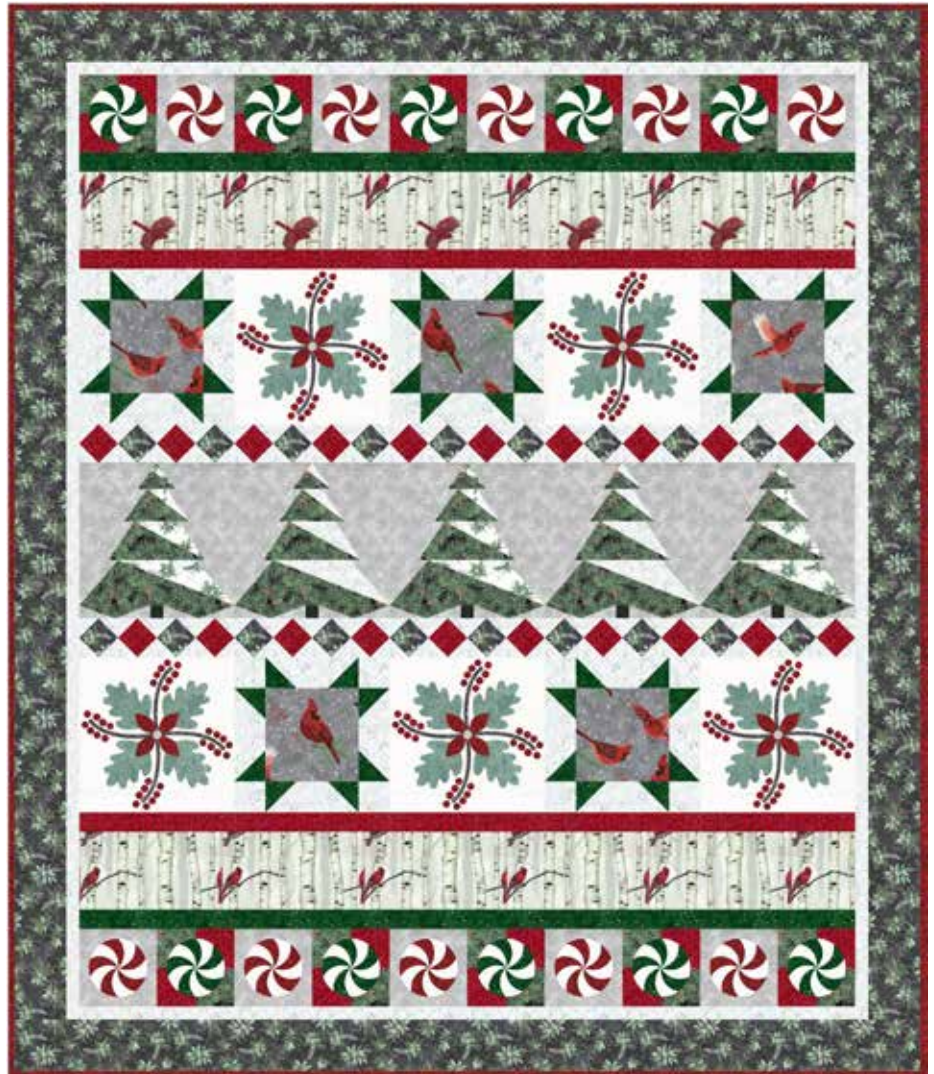

INTERMEDIATE | 1 DAY CLASS

FLIGHTS OF WHIMSY

Finished Quilt: 70" x 80"

Quilt design by Pieced Brain Designs, featuring Frosted Flight.

Cardinals take flight through the frosted forest with this breathtaking pattern.

Pieced Brain

S7707 147S-Storm Silver

S7708 189S-Christmas Green Silver

S7708 190S-Ice Blue Silver

S7709 537S-Blacklight Silver

S7710 3S-White Silver

S7710 537S-Blacklight Silver

S7711 5S-Red Silver

PiecedBrain.com

FABRICS	1 KIT	10 KITS	FABRICS	1 KIT	10 KITS
S7707 147S-Storm Silver	1/2 Yard	1 Bolt	R7690 436S-Eucalyptus Silver	3/8 Yard	1 Bolt
S7708 189S-Christmas Green Silver	2/3 Yard	1 Bolt	L7325 483S-Fog Silver	2/3 Yard	1 Bolt
S7708 190S-Ice Blue Silver	1 1/3 Yds.	1 Bolt	L7360 76S-Pewter Silver	1/3 Yard	1 Bolt
S7709 537S-Blacklight Silver	1 1/3 Yds.	1 Bolt	L7360 176S-Ice Silver	1 3/8 Yds.	1 Bolt
S7710 3S-White Silver	1/3 Yard	1 Bolt	G8555 3S-White Silver	1 1/3 Yds.	1 Bolt
S7710 537S-Blacklight Silver	1 1/8 Yds.	1 Bolt	G8555 166S-Evergreen Silver	1/8 Yard	1 Bolt
S7711 5S-Red Silver	2/3 Yard	1 Bolt	G8556 5S-Red Silver	1 1/8 Yds.*	1 Bolt