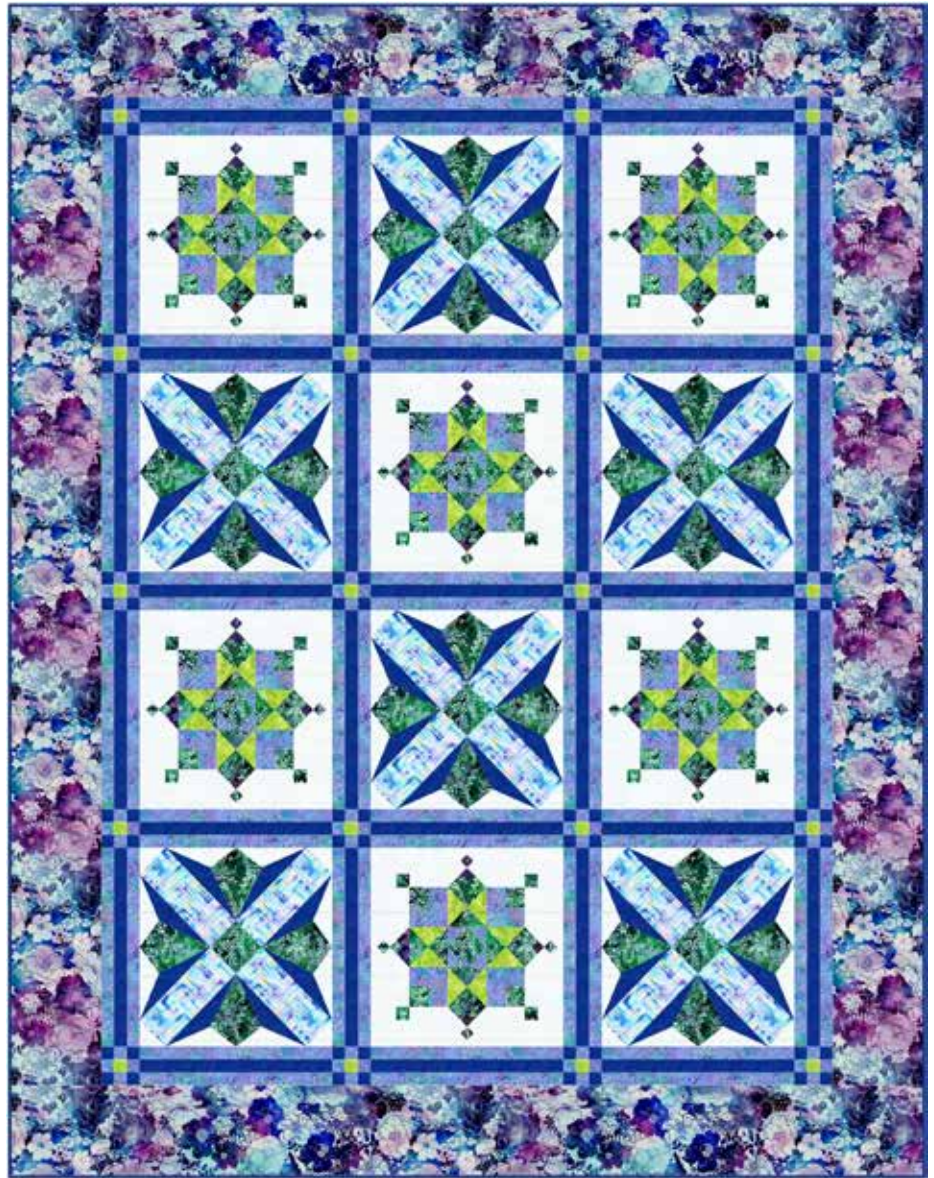

INTERMEDIATE | 1 DAY CLASS

FLORA'S ROMANCE

Finished Quilt: 72" x 92"

Quilt design by Windmill Quilts, featuring Springtime Romance, a Hoffman Spectrum Digital Print collection.

Let your eyes fall in love with these Kaleidoscope-looking blocks paired with a bold border!

T4880 81-Violet

T4881 170-Meadow

T4882 91-Amethyst

T4884 482-Cotton Candy

T4885 295-Hummingbird

885 71-Lime

885 536-Aquarius

1895 17-Cobalt

PURCHASE PATTERN

WindmillQuilts.net

FABRICS	1 KIT	7 KITS
T4880 81-Violet	2 1/8 Yards	1 Bolt
T4881 170-Meadow	1 1/8 Yards	1 Bolt
T4882 91-Amethyst	1/8 Yard	1 Bolt
T4884 482-Cotton Candy	1 5/8 Yards	1 Bolt
T4885 295-Hummingbird	5/8 Yard	1 Bolt
885 71-Lime	1/4 Yard	1 Bolt
885 536-Aquarius	1 3/8 Yards	1 Bolt
1895 17-Cobalt	1 3/4 Yards*	1 Bolt