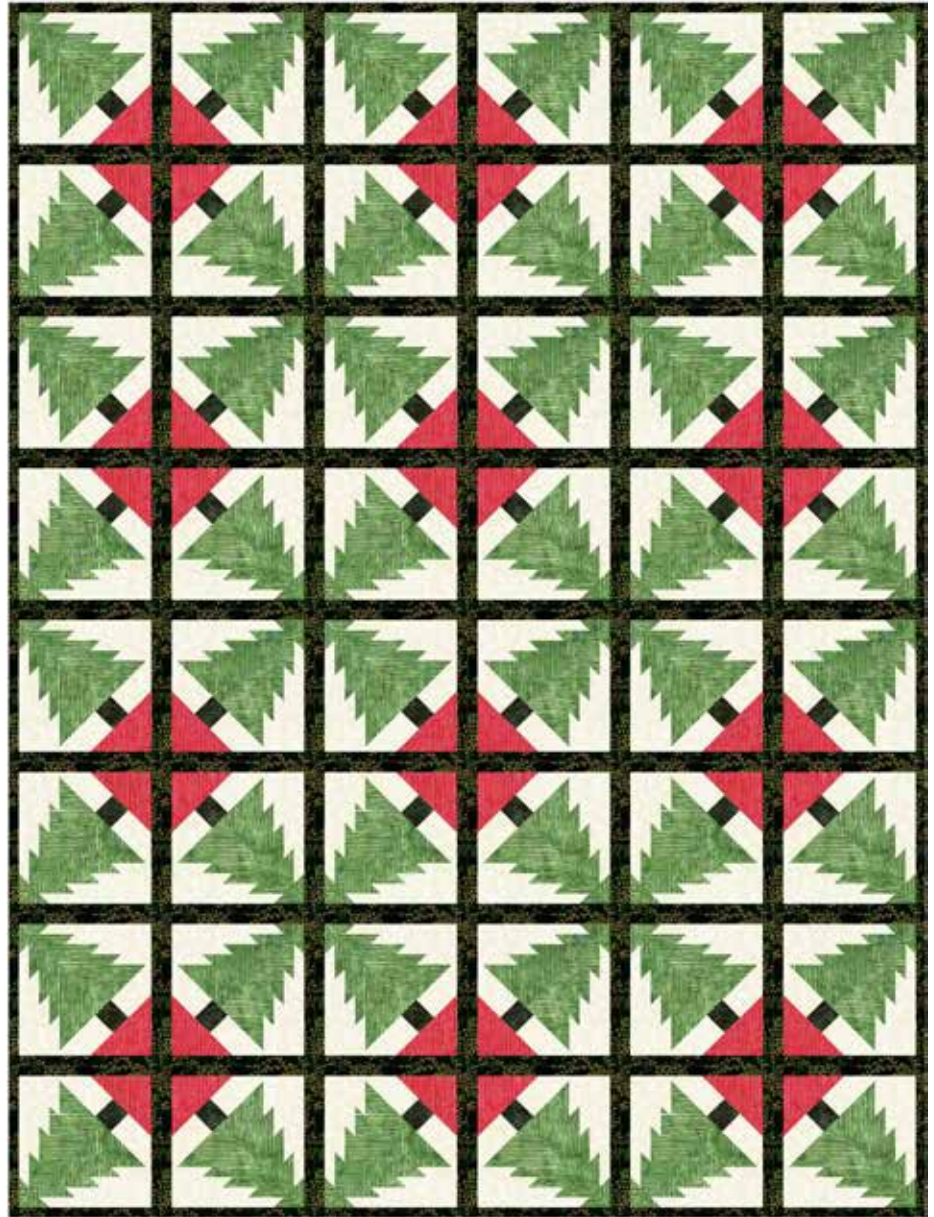

INTERMEDIATE | 1 DAY CLASS

FOR EVER GREEN

Finished Quilt: 45" x 60"

Quilt design by Fairy Lake Quilts, featuring Hoffman Bali Batiks.

This quilt is assembled using a clever quilt-as-you-go technique. Fabric quantities include the backing.

G8555 3G-White Gold

R2284 115-Grass

R2284 403-Cherry

S2324 702G-Deep Emerald Gold

885 60-Hunter

FABRICS	1 KIT	12 KITS
G8555 3G-White Gold	2 1/2 Yards	2 Bolts
R2284 115-Grass	2 3/8 Yards	2 Bolts
R2284 403-Cherry	5/8 Yard	1 Bolt
S2324 702G-Deep Emerald Gold	5 Yards	4 Bolts
885 60-Hunter	3/8 Yard	1 Bolt