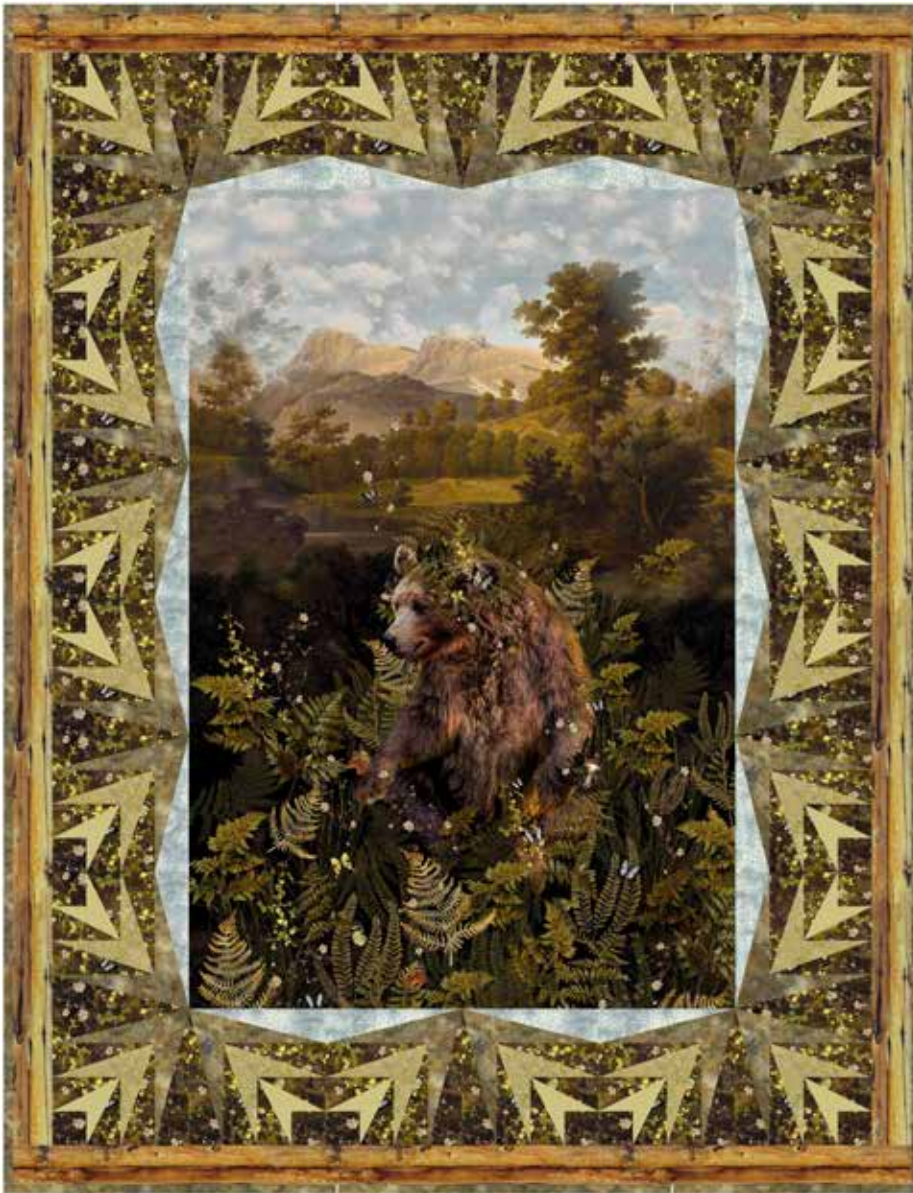

# FRAME OF FERNS

Finished Quilt: 47" x 61"

Quilt design by Tourmaline & Thyme Quilts, featuring Among the Ferns, a Hoffman Spectrum Digital Print collection.

A foundation pieced border framing this stunning scene with foliage.

W5490 696-Bear

W5492 466-Fauna

W5519 342-Woody

T4878 745-Cactus

885 64-Tan

885 288-Clouds

885 644-Asparagus

FABRICS	1 KIT	10 KITS
W5490 696-Bear	1 Panel	1 Bolt
W5492 466-Fauna	1 1/2 Yards	1 Bolt
W5519 342-Woody	1/2 Yard	1 Bolt
T4878 745-Cactus	3/8 Yard	1 Bolt
885 64-Tan	1 1/2 Yards*	1 Bolt
885 288-Clouds	1/2 Yard	1 Bolt
885 644-Asparagus	1/2 Yard	1 Bolt