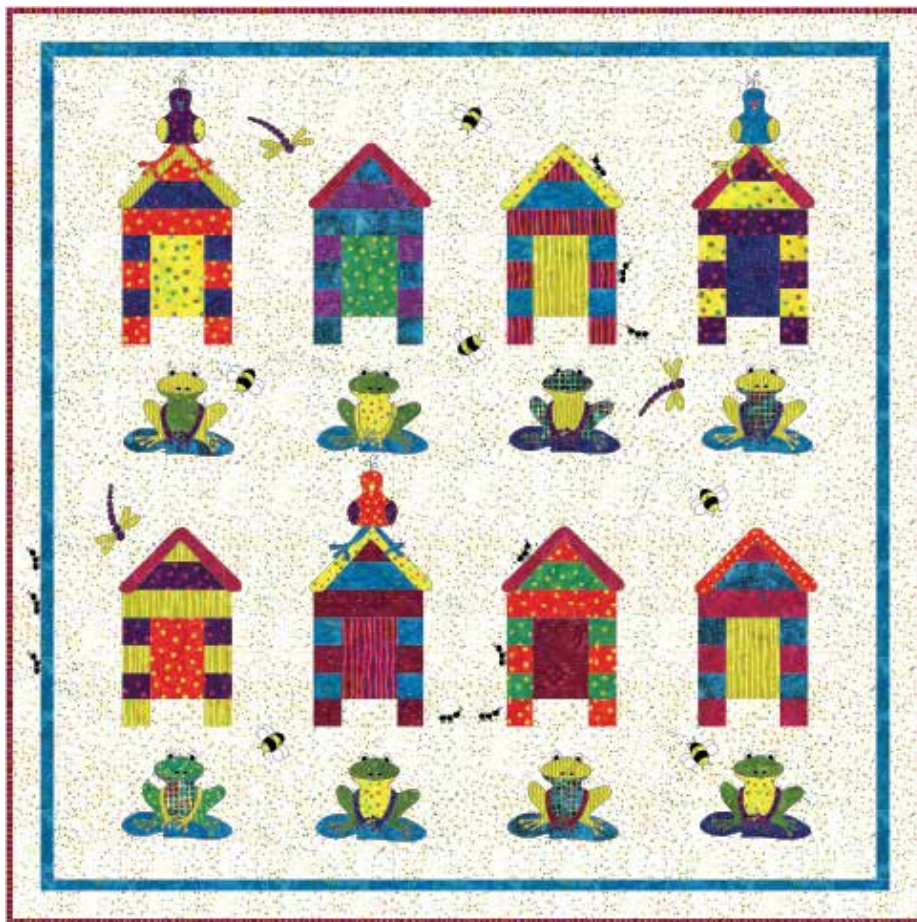

# THE FROG HOUSE

Finished Quilt: 66" x 66"

Quilt design by The Gourmet Quilter, featuring 100's & 1000's by Susan Claire, The Gourmet Quilter, for Hoffman CA Fabrics Bali Batiks.

This fun quilt combines piecing and appliqué. The frogs appear to be on holiday at their frog house resort with several friends!

T2417 422-Kiwi

T2417 434-Radish

T2418 440-Liquorice

T2419 13-Orange

T2419 71-Lime

T2419 88-Boysenberry

T2419 124-Lemon

T2421 82-Banana