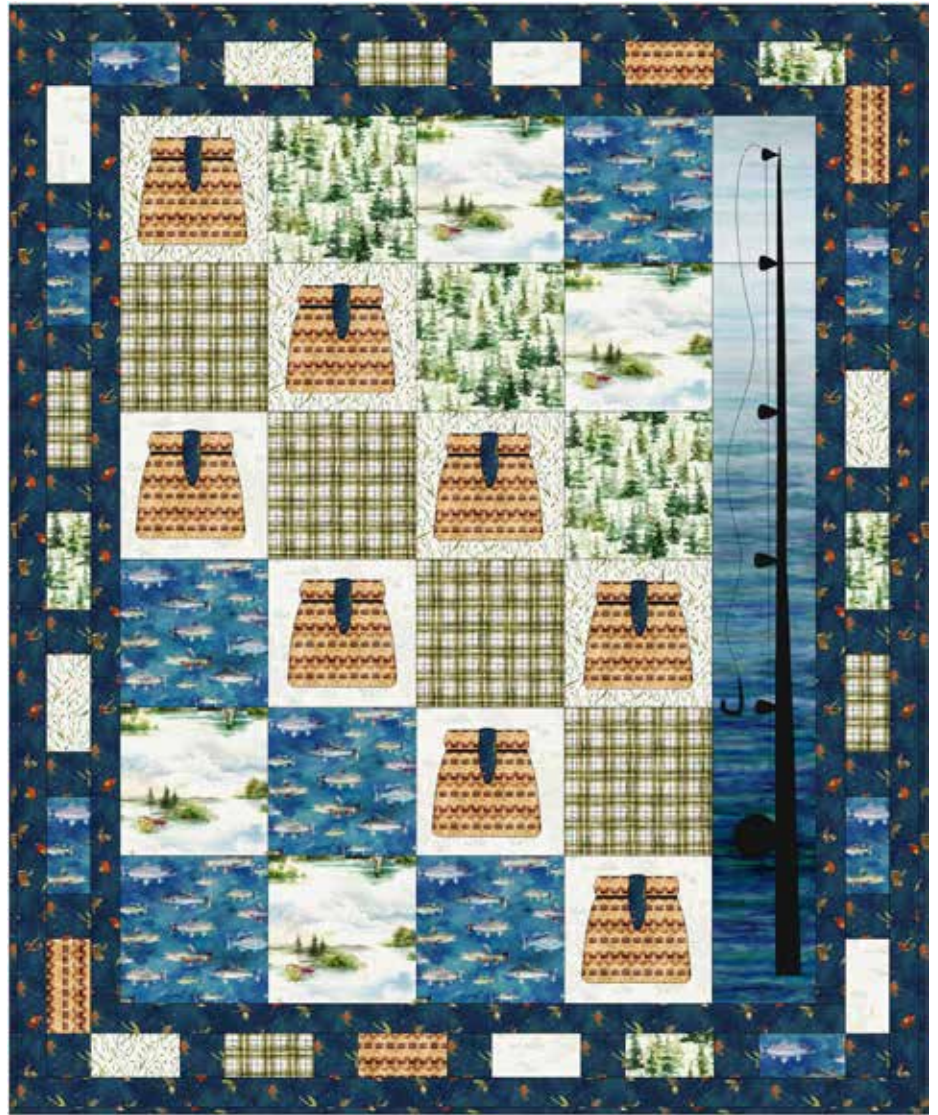

FABRICS	1 KIT	14 KITS
R4642 311-Lake	1/2 Yard	1 Bolt
R4645 101-Evening	7/8 Yard	1 Bolt
R4646 682-Deep Blue	1 7/8 Yards*	2 Bolts
R4647 101-Evening	1/2 Yard	1 Bolt
R4648 141-Pine	1/2 Yard	1 Bolt
R4649 511-Bluff	1 Panel	2 Bolts
100 122-Jet	1/2 Yard	1 Bolt

* includes binding