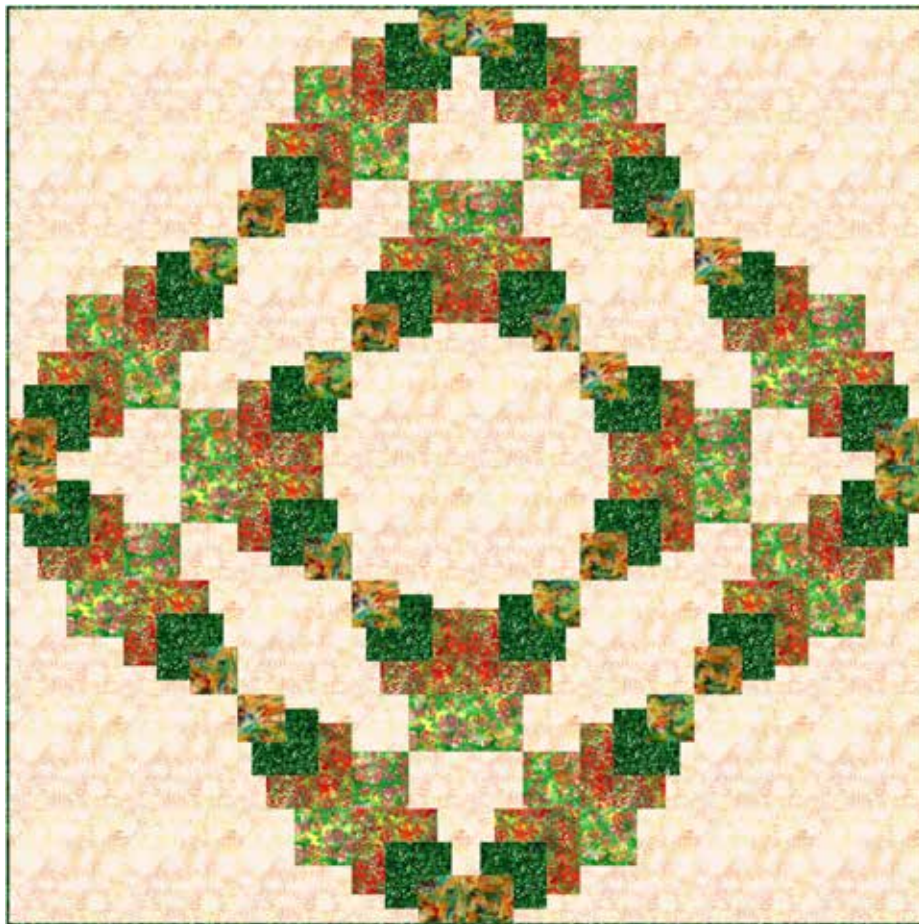

GREENWAY

Finished Quilt: 80" x 80"

Quilt design by Bear Hug Quiltworks, featuring Hoffman Bali Batiks, the Paradise collection.

Beginner friendly modern quilt or a quick project for more advanced quilters.

FABRICS	1 KIT	10 KITS
T2392 519-Hibiscus	3/4 Yard	1 Bolt
T2398 224-Poppy	1 1/8 Yards	1 Bolt
T2399 377-Spinach	1 1/2 Yards*	1 Bolt
843 181-Rainbow	5/8 Yard	1 Bolt
884 510-Plumeria	3 5/8 Yards	3 Bolts

* includes binding