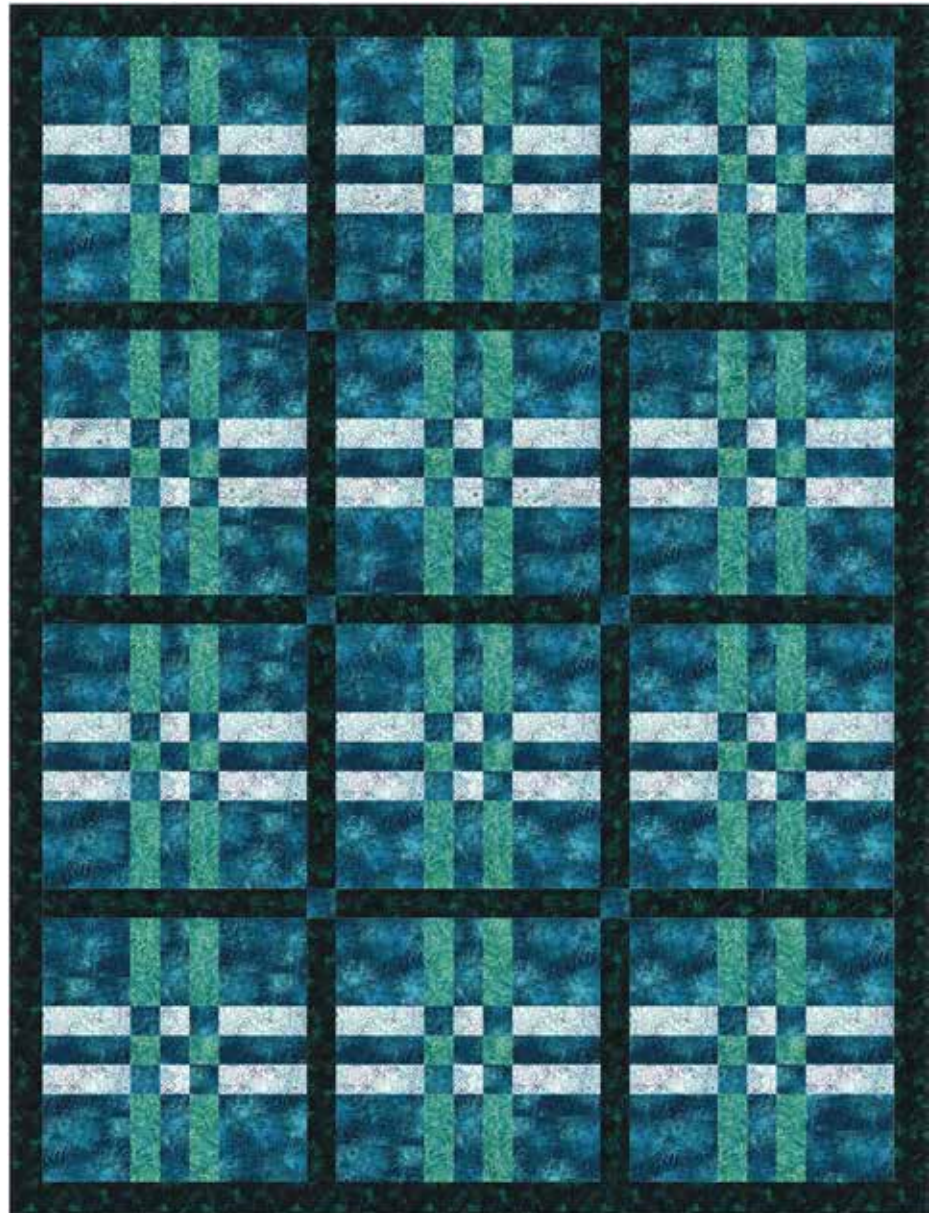

CONFIDENT BEGINNER | 1 DAY CLASS

GRIDWORK

Finished Quilt: 62" x 82"

Quilt design by
Lizard Creek Quilting,
featuring Hoffman Bali
Batiks, the Oceanic
Adventure collection.

Tried and true, this
classic pattern and batik
pairing is an easy YES!

W2577 309-Viridian

W2580 518-Splash

W2586 559-Riviera

W2587 74-Mint

FABRICS	1 KIT	12 KITS
W2577 309-Viridian	1 3/4 Yards*	2 Bolts
W2580 518-Splash	3/4 Yard	1 Bolt
W2586 559-Riviera	2 1/2 Yards	2 Bolts
W2587 74-Mint	3/4 Yard	1 Bolt