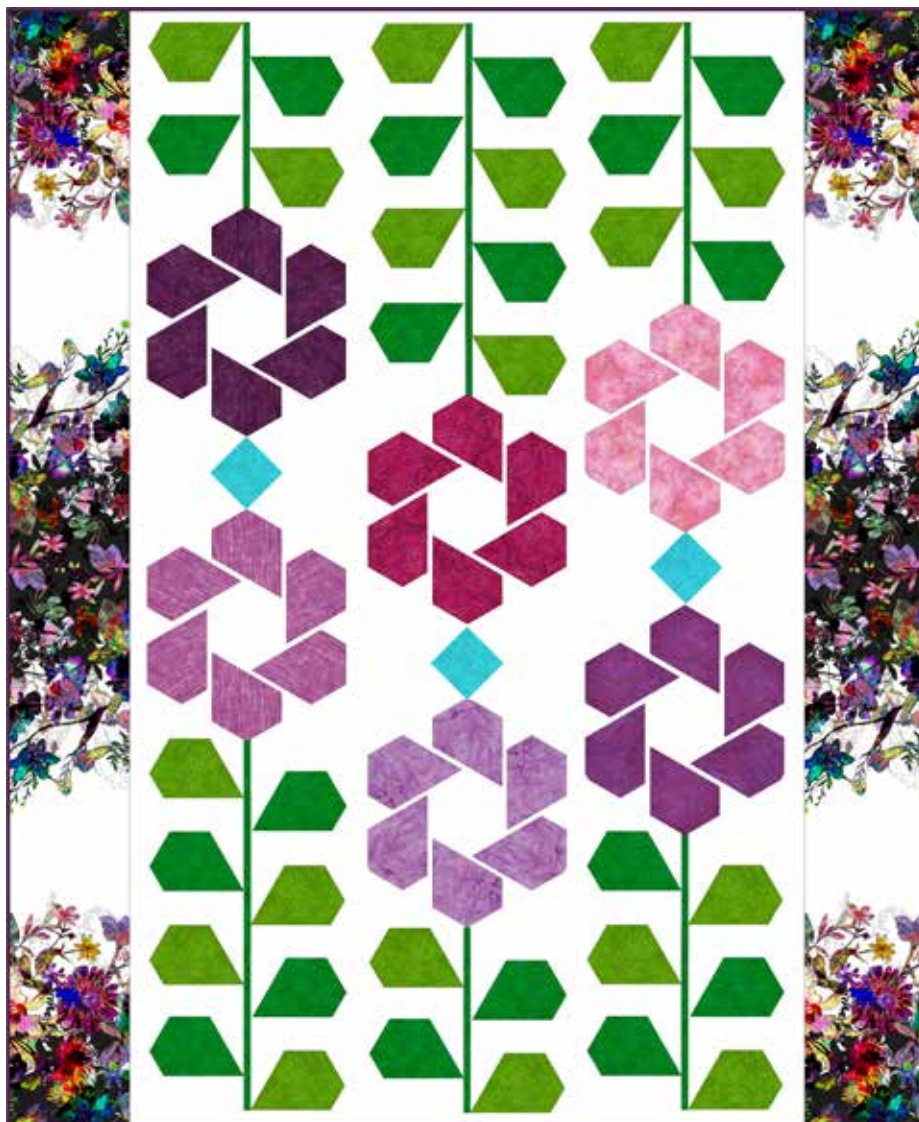

HANGING GARDEN

Finished Quilt: 73" x 86"

Quilt design by Quilt FOX Design, featuring Concrete Jungle, a Hoffman Spectrum Digital Print collection.

Walk underneath these hanging blooms and let this quilt take you to a garden of sweet delight!

100 618-Zinc

885 374-Light Camellia

885 706-Bouganvillea

1895 438-Crocus

1895 474-Punch

R2284 423-Marsala

R2284 438-Crocus

V5322 541-Peace

V5325 8-Green

V5325 41-Aqua

V5325 178-Leaf

FABRICS	1 KIT	12 KITS	FABRICS	1 KIT	12 KITS
100 618-Zinc	4 Yards	4 Bolts	R2284 438-Crocus	1/4 Yard	1 Bolt
885 374-Light Camellia	1/4 Yard	1 Bolt	V5322 541-Peace	1 1/4 Yds	1 Bolt
885 706-Bouganvillea	1/4 Yard	1 Bolt	V5325 8-Green	3/4 Yard	1 Bolt
1895 438-Crocus	1/4 Yard	1 Bolt	V5325 41-Aqua	1/8 Yard	1 Bolt
1895 474-Punch	1/4 Yard	1 Bolt	V5325 178-Leaf	1/2 Yard	1 Bolt
R2284 423-Marsala	1 Yard*	1 Bolt	* includes binding		