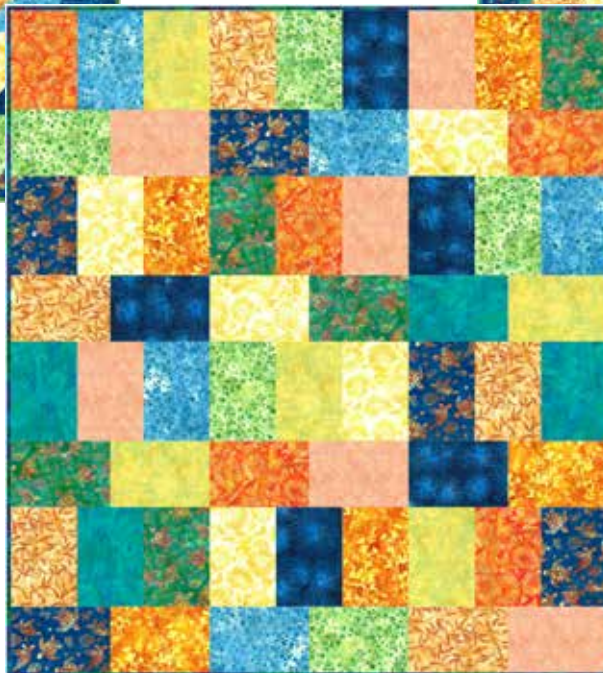

HANOVER, HONEY BOUQUET, & KELLYANNE

BEGINNER | 1 DAY CLASS

Villa Rosa Designs

Hanover:
48" x 60"

Kellyanne:
54" x 72"

Honey Bouquet (HB):
54" x 60"

Finished Hanover Quilt:
48" x 60"

Finished Honey Bouquet Quilt:
54" x 60"

Finished Kellyanne Quilt:
54" x 72"

Quilt designs by Villa Rosa Designs, featuring Hoffman Bali Batiks, the Island Time collection. Sun-kissed colors dance on the quilts, reminiscent of a cool fruity drink on a hot day. All Fat Quarter and beginner friendly!

Purchase these patterns through VillaRosaDesigns.com

FABRICS	HANOVER 1 kit	HANOVER 28 kits	HB 1 kit	HB 28 kits	KELLYANNE 1 kit	KELLYANNE 12 kits
839 136-Peacock	-	-	1/2 Yard*	1 Bolt	-	-
885 115-Grass	1/2 Yard*	1 Bolt	-	-	-	-
885 271-Parakeet	-	-	-	-	1 1/8 Yards*	1 Bolt
885 314-Sherbet	-	-	1 FQ	1 Bolt	-	-
885 F7-French Blue	1 FQ	1 Bolt	1 FQ	1 Bolt	1 FQ	1 Bolt
1895 240-Singapore	-	-	-	-	1 FQ	1 Bolt
1895 277-Koi	-	-	-	-	1 FQ	1
1895 322-Betta Fish	-	-	1 FQ	1 Bolt	-	-
1895 604-Halloween	-	-	-	-	1 FQ	1 Bolt
R2284 152-Tangerine	-	-	-	-	1 FQ	1 Bolt
U2474 7-Blue	1 FQ	1 Bolt	1 FQ	1 Bolt	-	-
U2475 224-Poppy	1 FQ	1 Bolt	1 FQ	1 Bolt	-	-
U2476 150-Sunflower	1 FQ	1 Bolt	1 FQ	1 Bolt	1 FQ	1 Bolt
U2476 192-Pumpkin	1 FQ	1 Bolt	1 FQ	1 Bolt	1 FQ	1 Bolt
U2477 208-Strawberry Daiquiri	1 FQ	1 Bolt	-	-	1 FQ	1 Bolt
U2478 118-Honey	1 FQ	1 Bolt	1 FQ	1 Bolt	1 FQ	1 Bolt
U2479 321-Gecko	1 FQ	1 Bolt	1 FQ	1 Bolt	1 FQ	1 Bolt
U2479 361-Cabo	1 FQ	1 Bolt	1 FQ	1 Bolt	1 FQ	1 Bolt
U2482 208-Strawberry Daiquiri	-	-	1 FQ	1 Bolt	-	-
U2482 713-Tropical	1 FQ	1 Bolt	1 FQ	1 Bolt	7/8 FQ	1 Bolt
U2483 7-Blue	1/2 Yard	1 Bolt	-	-	1 FQ	1 Bolt