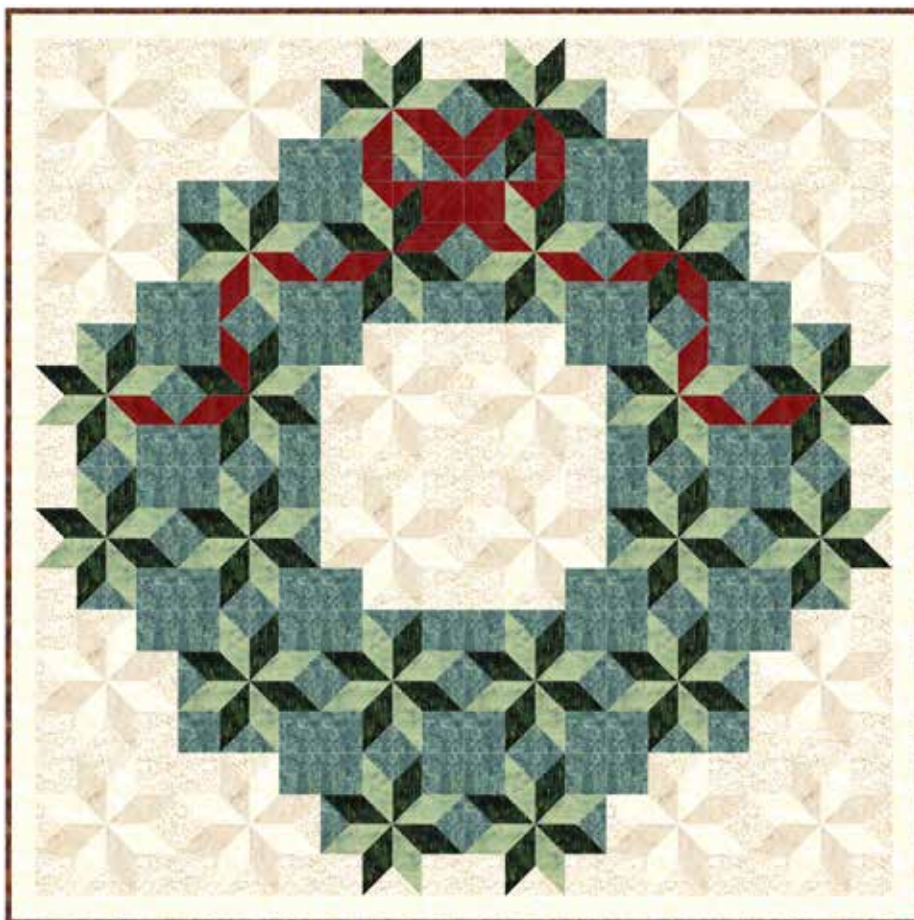

ADVANCED BEGINNER | 1 DAY CLASS

HAUL OUT THE HOLLY

Finished Quilt: 76" x 76"

Quilt design by Shadow Valley Quilts, featuring Hoffman Bali Batiks, the Christmas Is All Around collection.

This stunning Christmas quilt pattern features star blocks arranged to create a beautiful wreath design.