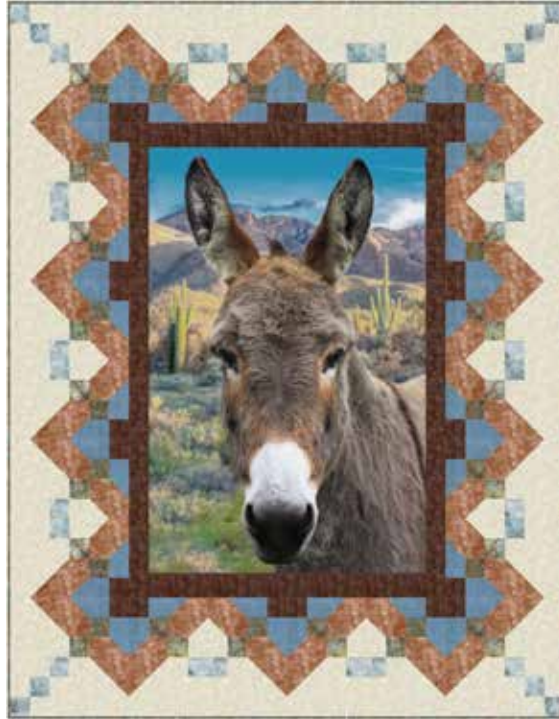

ADVANCED BEGINNER | 1 DAY CLASS

HAW RIVER & DID YOU SAY FIESTA?

Finished Haw River Quilt: 56" x 72"
Finished Did You Say Fiesta? Quilt: 40" x 53"

Quilt designs by Bear Hug Quiltworks and MarveLes Art Studios, featuring Call Of The Wild, a Hoffman Spectrum Digital Print collection.

W5476 599-Valentine

885 407-Bark

W5477 19-Navy

885 573-Pecan

W5478 60-Hunter

1895 92-Slate

PURCHASE PATTERNS

BearHugQuiltworks.com
MarveLesArtStudios.com

Haw River (HR): 56" x 72"
by Bear Hug Quiltworks

Did You Say Fiesta? (DYSF): 40" x 53"
by MarveLes Art Studio

FABRICS	HR 1 kit	DYSF 1 kit	FABRICS	HR 1 kit	DYSF 1 kit
MR59 77-Sage	1/2 Yard	—	884 19-Navy	—	3/4 Yard
W5461 170-Meadow	—	1 FQ	885 294-Sandpiper	1 1/4 Yds*	—
W5475 31-Emerald	—	1/2 Yard	885 407-Bark	—	1/3 Yard*
W5476 599-Valentine	—	1 FQ	885 542-Dove	1/2 Yard	—
W5477 19-Navy	—	1 FQ	885 573-Pecan	—	1/4 Yard
W5478 60-Hunter	—	1 FQ	1895 51-Chestnut	7/8 Yard	—
W5482 437-Pansy	—	1 FQ	1895 92-Slate	3/4 Yard	1/8 Yard
W5511 700-Rusty	1 Panel	1 Panel	1895 179-Toast	1 1/8 Yds	—
W5533 22-Ivory	1 1/2 Yds	—			