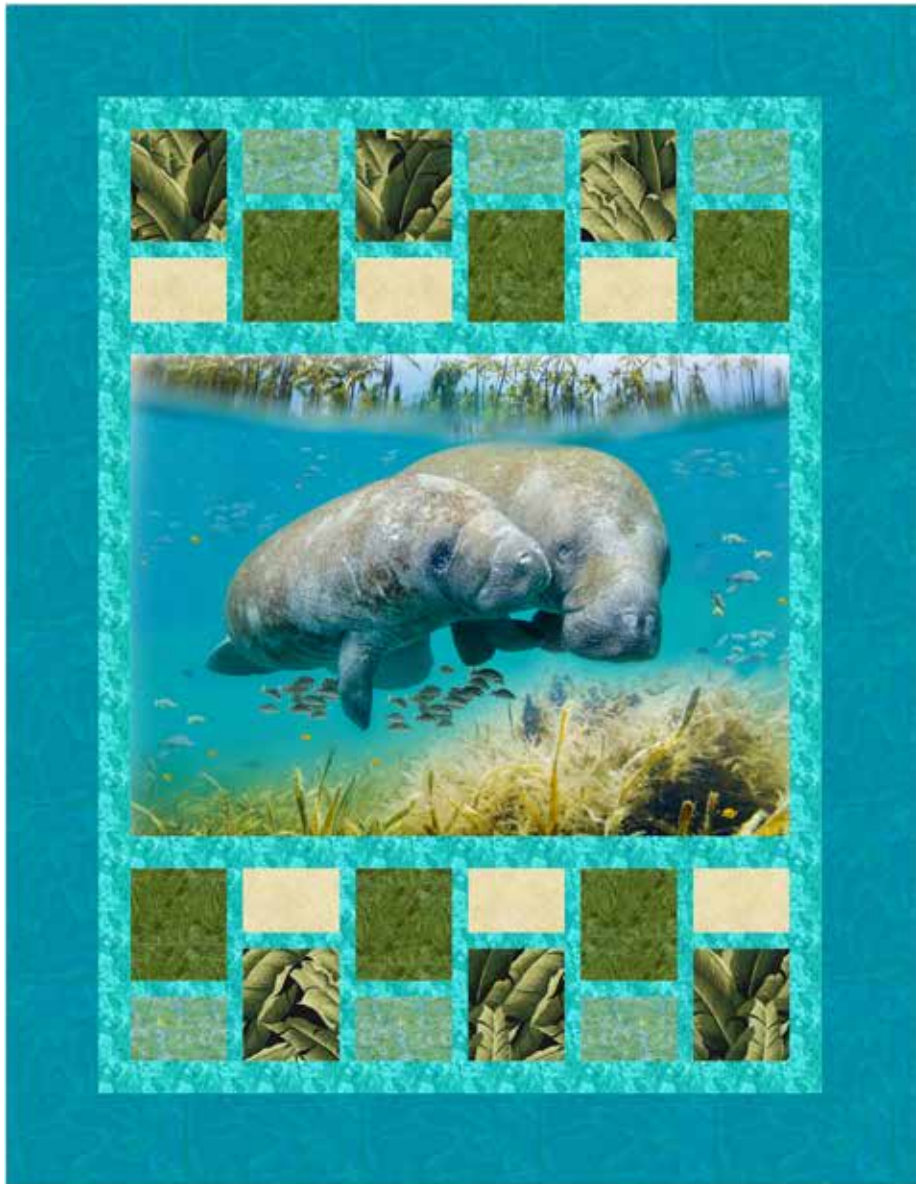

BEGINNER | 1 DAY CLASS

HOPSCOTCH

Finished Quilt 56" x 73"

Quilt design by Quilting Renditions, featuring Call of the Wild, a Hoffman Spectrum Digital Print collection.

Find yourself captivated by our manatee freinds and their gorgeous palm leaf coordinates.

885 319-Snake

885 504-Montego

1895 445-Spearmint

1895 709-Aquarium

BBHC1125 4-Black

V5325 62-Sand

V5333 320-Manatee

PURCHASE PATTERN
QuiltingRenditions.com