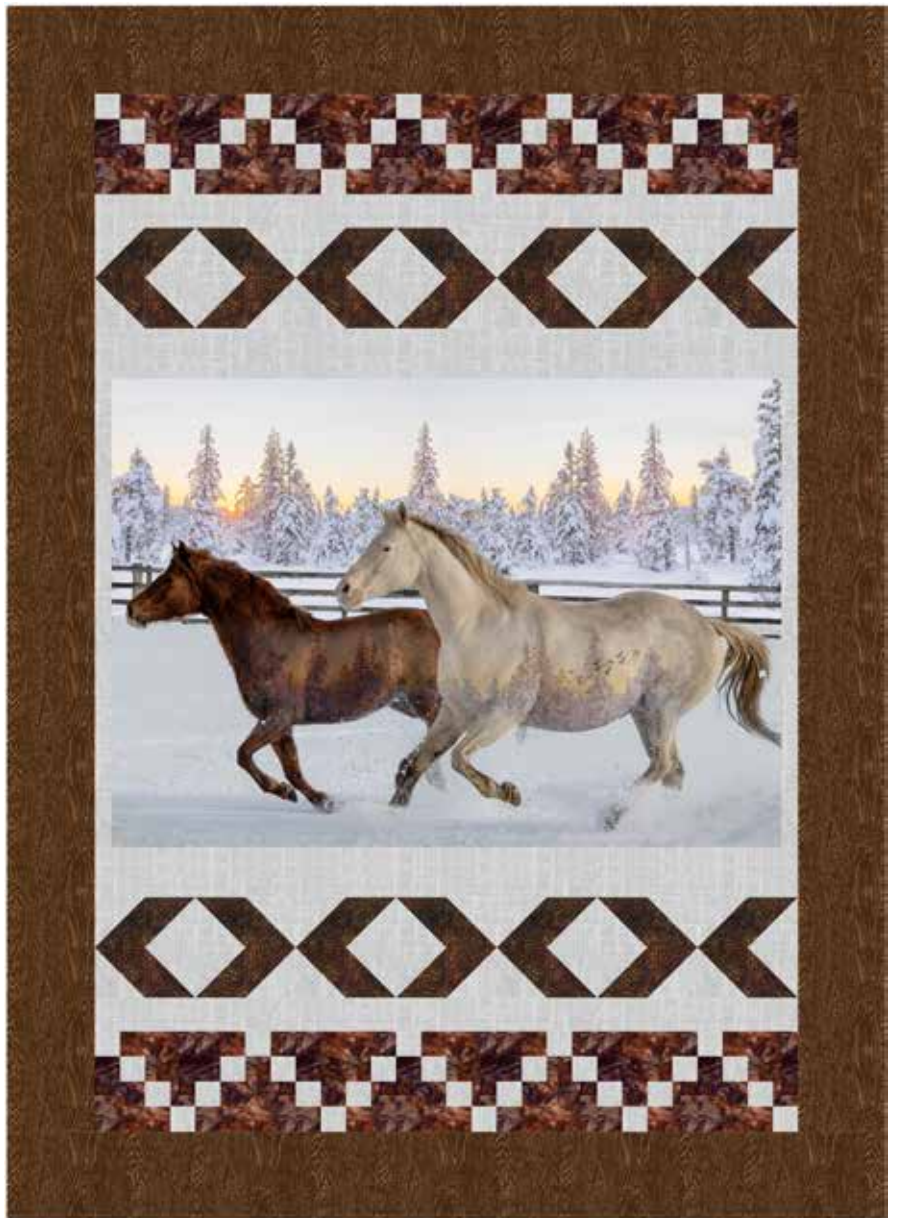

Castilleja Cotton

ADVANCED BEGINNER | 1 DAY CLASS

HORSES IN SNOW

Finished Quilt: 52" x 72"

Quilt design by Castilleja Cotton, featuring Call Of the Wild, a Hoffman Spectrum Digital Print collection.

Watch these gorgeous horses run free with this great panel and border combination.

S4705 674-Light Gray

V5183 342-Woody

W5377 151-Sunset

885 251-Kashmir

1895 180-Walnut

FABRICS	1 KIT	10 KITS
S4705 674-Light Gray	1 1/2 Yards	1 Bolt
V5183 342-Woody	1 1/2 Yards*	1 Bolt
W5377 151-Sunset	1 Panel	1 Bolt
885 251-Kashmir	2/3 Yard	1 Bolt
1895 180-Walnut	1/2 Yard	1 Bolt