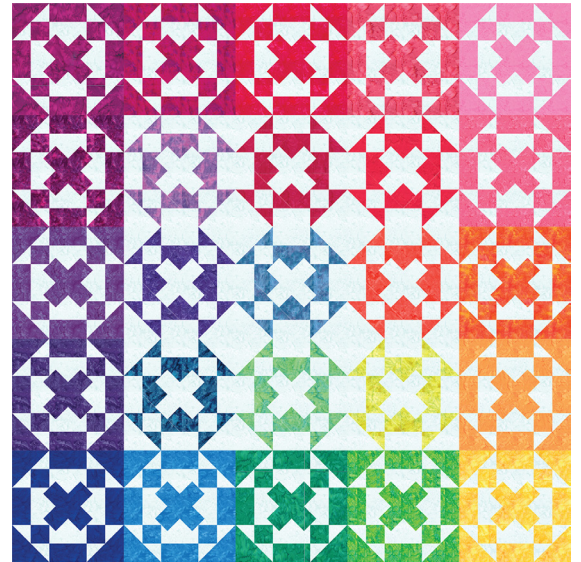

ADVANCED BEGINNER | 1 DAY CLASS

HUDDLE

Finished Quilt 64" x 64"

Quilt design by Eye Candy Quilts, featuring Hoffman Bali Hand-dyed Watercolors.

Positives and negatives, light and dark, color and neutral, they all play well together in Huddle. A simple flip of the fabric placement creates a borderless quilt perfect for huddling under.

Dark

Light

1895 12-Pink	1895 348-Lucy
1895 17-Cobalt	1895 349-Frank
1895 67-Flame	1895 364-Tokyo
1895 71-Lime	1895 378-Jelly
1895 81-Violet	1895 437-Pansy
1895 91-Amethyst	1895 494-Raven
1895 192-Pumpkin	1895 504-Montego
1895 224-Poppy	1895 557-Azalea
1895 226-Seaholly	1895 565-Savannah
1895 229-Wisteria	1895 593-August
1895 240-Singapore	1895 689-Cantaloupe
1895 316-Clownfish	1895 706-Bougainvillea
1895 317-Macaw	1895 710-Shamrock
1895 329-Brooke	R2284 163-Zebra

FABRICS	1 KIT	12 KITS	FABRICS	1 KIT	12 KITS
1895 12-Pink	1 FQ	1 Bolt	1895 348-Lucy	1 F8	1 Bolt
1895 17-Cobalt	1 FQ	1 Bolt	1895 349-Frank	1 FQ	1 Bolt
1895 67-Flame	1 FQ	1 Bolt	1895 364-Tokyo	1 F8	1 Bolt
1895 71-Lime	1 FQ	1 Bolt	1895 378-Jelly	1 FQ	1 Bolt
1895 81-Violet	1 FQ	1 Bolt	1895 437-Pansy	1 FQ	1 Bolt
1895 91-Amethyst	1 F8	1 Bolt	1895 504-Montego OR	4 Yards	4 Bolts
1895 192-Pumpkin	1 F8	1 Bolt	1895 494-Raven		
1895 224-Poppy	1 FQ	1 Bolt	1895 557-Azalea	1 FQ	1 Bolt
1895 226-Seaholly	1 F8	1 Bolt	1895 565-Savannah	1 F8	1 Bolt
1895 229-Wisteria	1 F8	1 Bolt	1895 593-August	1 FQ	1 Bolt
1895 240-Singapore	1 F8	1 Bolt	1895 689-Cantaloupe	1 FQ	1 Bolt
1895 316-Clownfish	1 FQ	1 Bolt	1895 706-Bougainvillea	1 FQ	1 Bolt
1895 317-Macaw	1 F8	1 Bolt	1895 710-Shamrock	1 FQ	1 Bolt
1895 329-Brooke	1 FQ	1 Bolt	R2284 163-Zebra	5/8 Yard*	1 Bolt