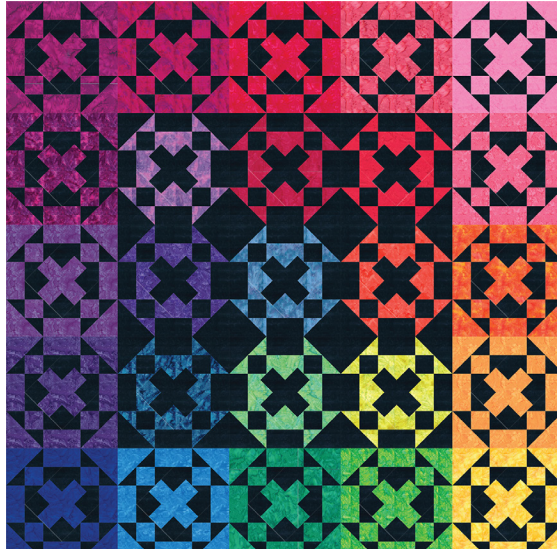

ADVANCED BEGINNER | 1 DAY CLASS

HUDDLE

Finished Quilt 64" x 64"

Quilt design by Eye Candy Quilts, featuring Hoffman Bali Hand-dyed Watercolors.

Positives and negatives, light and dark, color and neutral, they all play well together in Huddle. A simple flip of the fabric placement creates a borderless quilt perfect for huddling under.

Dark

Light

1895 12-Pink	1895 348-Lucy
1895 17-Cobalt	1895 349-Frank
1895 67-Flame	1895 364-Tokyo
1895 71-Lime	1895 378-Jelly
1895 81-Violet	1895 437-Pansy
1895 91-Amethyst	1895 494-Raven
1895 192-Pumpkin	1895 504-Montego
1895 224-Poppy	1895 557-Azalea
1895 226-Seaholly	1895 565-Savannah
1895 229-Wisteria	1895 593-August
1895 240-Singapore	1895 689-Cantaloupe
1895 316-Clownfish	1895 706-Bougainvillea
1895 317-Macaw	1895 710-Shamrock
1895 329-Brooke	R2284 163-Zebra

FABRICS	1 KIT	12 KITS	FABRICS	1 KIT	12 KITS
1895 12-Pink	1 FQ	1 Bolt	1895 348-Lucy	1 F8	1 Bolt
1895 17-Cobalt	1 FQ	1 Bolt	1895 349-Frank	1 FQ	1 Bolt
1895 67-Flame	1 FQ	1 Bolt	1895 364-Tokyo	1 F8	1 Bolt
1895 71-Lime	1 FQ	1 Bolt	1895 378-Jelly	1 FQ	1 Bolt
1895 81-Violet	1 FQ	1 Bolt	1895 437-Pansy	1 FQ	1 Bolt
1895 91-Amethyst	1 F8	1 Bolt	1895 504-Montego OR	4 Yards	4 Bolts
1895 192-Pumpkin	1 F8	1 Bolt	1895 494-Raven		
1895 224-Poppy	1 FQ	1 Bolt	1895 557-Azalea	1 FQ	1 Bolt
1895 226-Seaholly	1 F8	1 Bolt	1895 565-Savannah	1 F8	1 Bolt
1895 229-Wisteria	1 F8	1 Bolt	1895 593-August	1 FQ	1 Bolt
1895 240-Singapore	1 F8	1 Bolt	1895 689-Cantaloupe	1 FQ	1 Bolt
1895 316-Clownfish	1 FQ	1 Bolt	1895 706-Bougainvillea	1 FQ	1 Bolt
1895 317-Macaw	1 F8	1 Bolt	1895 710-Shamrock	1 FQ	1 Bolt
1895 329-Brooke	1 FQ	1 Bolt	R2284 163-Zebra	5/8 Yard*	1 Bolt