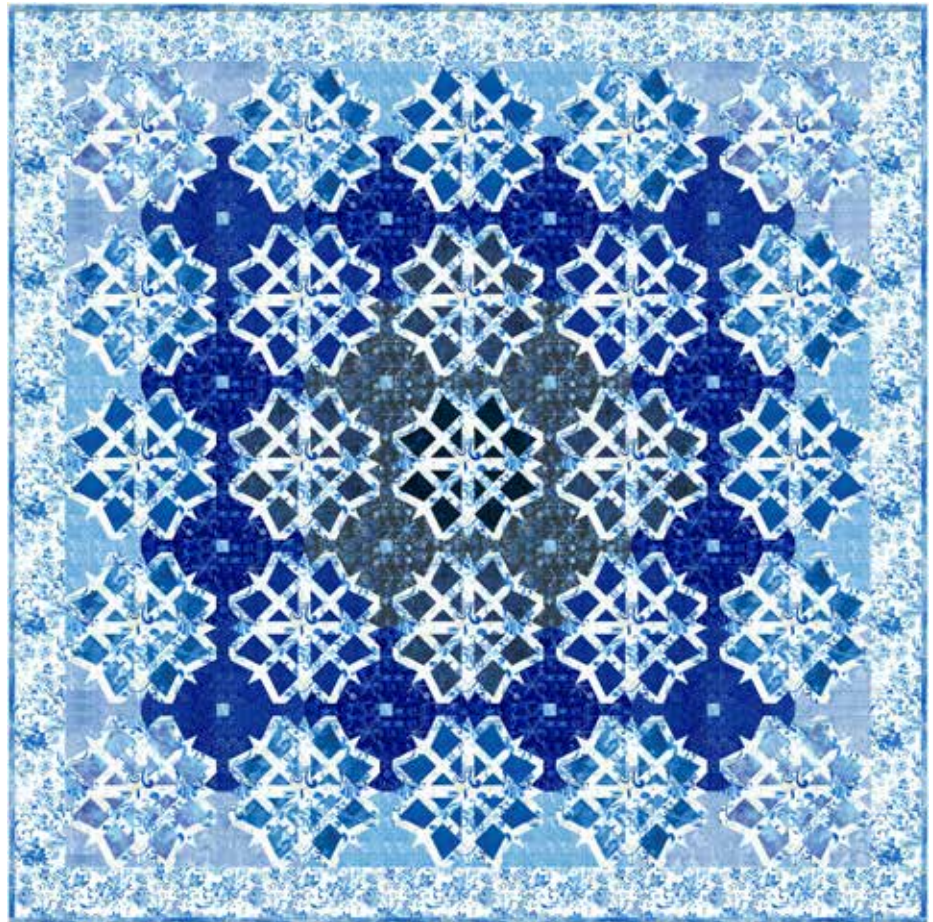

# ICE CRYSTALS

Finished Quilt: 73" x 73"

Quilt design by Tourmaline & Thyme Quilts, featuring Hoffman Bali Batiks, the Frozen in Time collection.

Do you like snowflakes?  
If so, you will like this foundation pieced throw that will be a conversation piece wherever you display it.

U2454 301-Bluebird

U2455 301-Bluebird

U2462 301-Bluebird

U2464 123-Lapis

U2464 128-Midnight

839 261-Bluejay

885 7-Blue

1895 360-Waikiki

885 162-Jewel

1895 451-Cornflower

1384 222-Hydrangea

1895 682-Deep Blue

1895 17-Cobalt

1895 707-Powder Blue

FABRICS	1 KIT	9 KITS	FABRICS	1 KIT	9 KITS
U2454 301-Bluebird	4 3/4 Yds.	3 Bolts	885 162-Jewel	2/3 Yard	1 Bolt
U2455 301-Bluebird	1 Yard	1 Bolt	1384 222-Hydrangea	2/3 Yard	1 Bolt
U2462 301-Bluebird	2/3 Yard*	1 Bolt	1895 17-Cobalt	2/3 Yard	1 Bolt
U2464 123-Lapis	1 1/4 Yds.	1 Bolt	1895 360-Waikiki	2/3 Yard	1 Bolt
U2464 128-Midnight	1 1/2 Yds.	1 Bolt	1895 451-Cornflower	1 Yard	1 Bolt
839 261-Bluejay	1 Yard	1 Bolt	1895 682-Deep Blue	1/3 Yard	1 Bolt
885 7-Blue	2/3 Yard	1 Bolt	1895 707-Powder Blue	3/4 Yard	1 Bolt