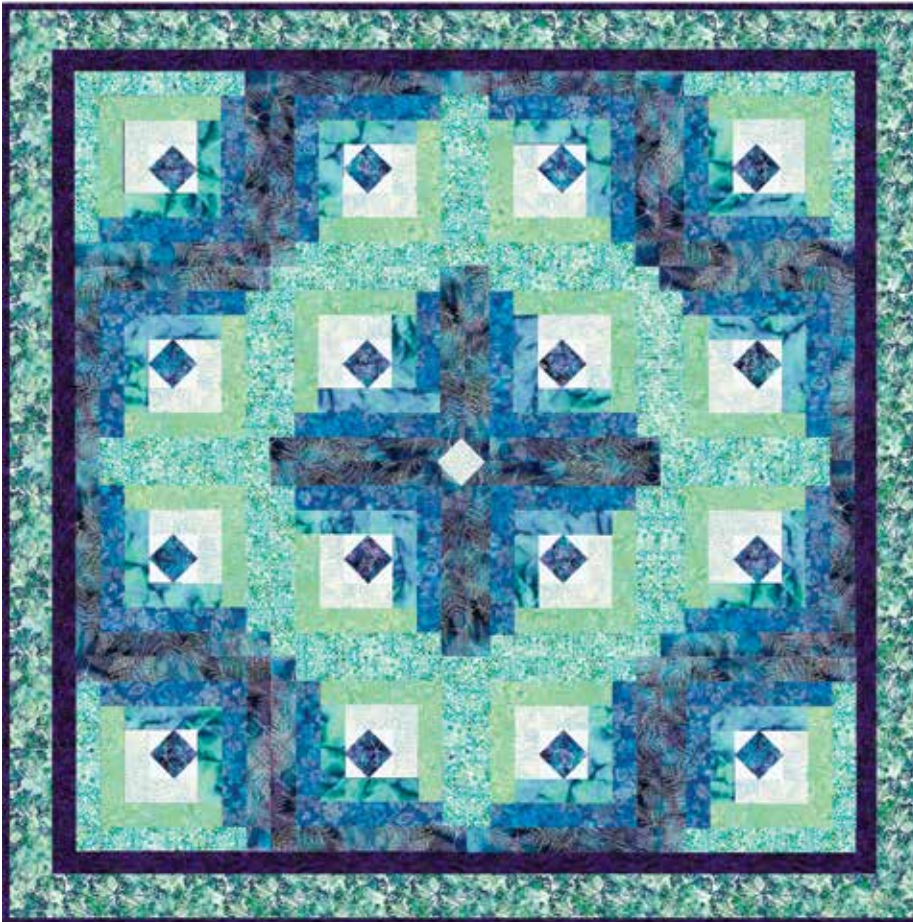

IN THE MEADOW

Finished Quilt: 65" x 65"

Quilt design by Quilted Garden Designs, featuring Midsummer Night's Dream, a Hoffman Spectrum Digital Print collection.

A stunning palette and pattern design that brings peace and joy into any room.

T4918 643-Borealis

T4919 370-Acapulco

T4921 549-Celestials

T4921 680-Honeydew

T4922 65-Denim

T4960 91G-Amethyst Gold

885 536-Aquarius

885 692-Ocean Aquatic