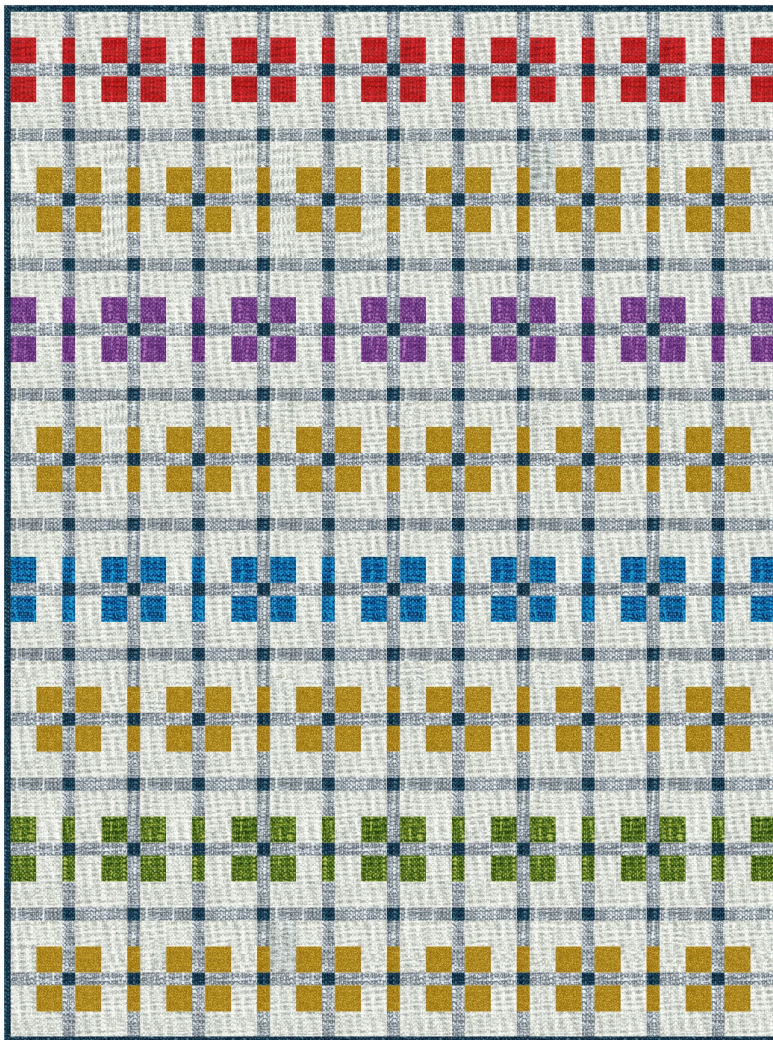

# INTERWOVEN

Finished Quilt: 59" x 79"

Quilt design by the Gourmet Quilter, featuring our new 24/7 Tweed texture-look blender.

Weave your way through these striking boxes with lots of color movement and texture.

X5596 47-Gold

X5596 65-Denim

X5596 76-Pewter

X5596 115-Grass

X5596 223-Orchid

X5596 258-Cerulean

X5596 403-Cherry

X5596 483-Fog

FABRICS	1 KIT	9 KITS	FABRICS	1 KIT	9 KITS
X5596 47-Gold	3/4 Yard	1 Bolt	X5596 223-Orchid	1/4 Yard	1 Bolt
X5596 65-Denim	7/8 Yard*	1 Bolt	X5596 258-Cerulean	1/4 Yard	1 Bolt
X5596 76-Pewter	1 5/8 Yards	1 Bolt	X5596 403-Cherry	1/4 Yard	1 Bolt
X5596 115-Grass	1/4 Yard	1 Bolt	X5596 483-Fog	2 1/2 Yards	2 Bolts