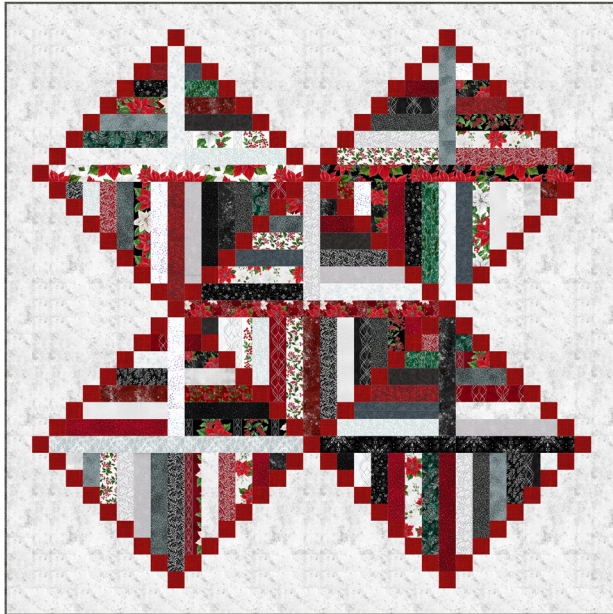

INVERSE & MAYAPPLE

Inverse: 72" x 72"
Mayapple: 85" x 85"

Quilt designs by Bear Hug Quiltworks, featuring our Gold and Silver Jingle Pops.

Precut strips make these quilts quick to pull off for extra holiday magic!

Inverse: 72" x 72"

Mayapple: 85" x 85"

INVERSE

MAYAPPLE

PURCHASE PATTERNS
BearHugQuiltworks.com

INVERSE	INVERSE	INVERSE
JP12 28-Silver	1 kit	10 kits
P7618 55S-Charcoal Silver	1 Pop	2 Boxes
S4705 5-Red	5/8 Yard*	1 Bolt
W5363 176S-Ice Silver	7/8 Yard	1 Bolt
	3 Yards	2 Bolts