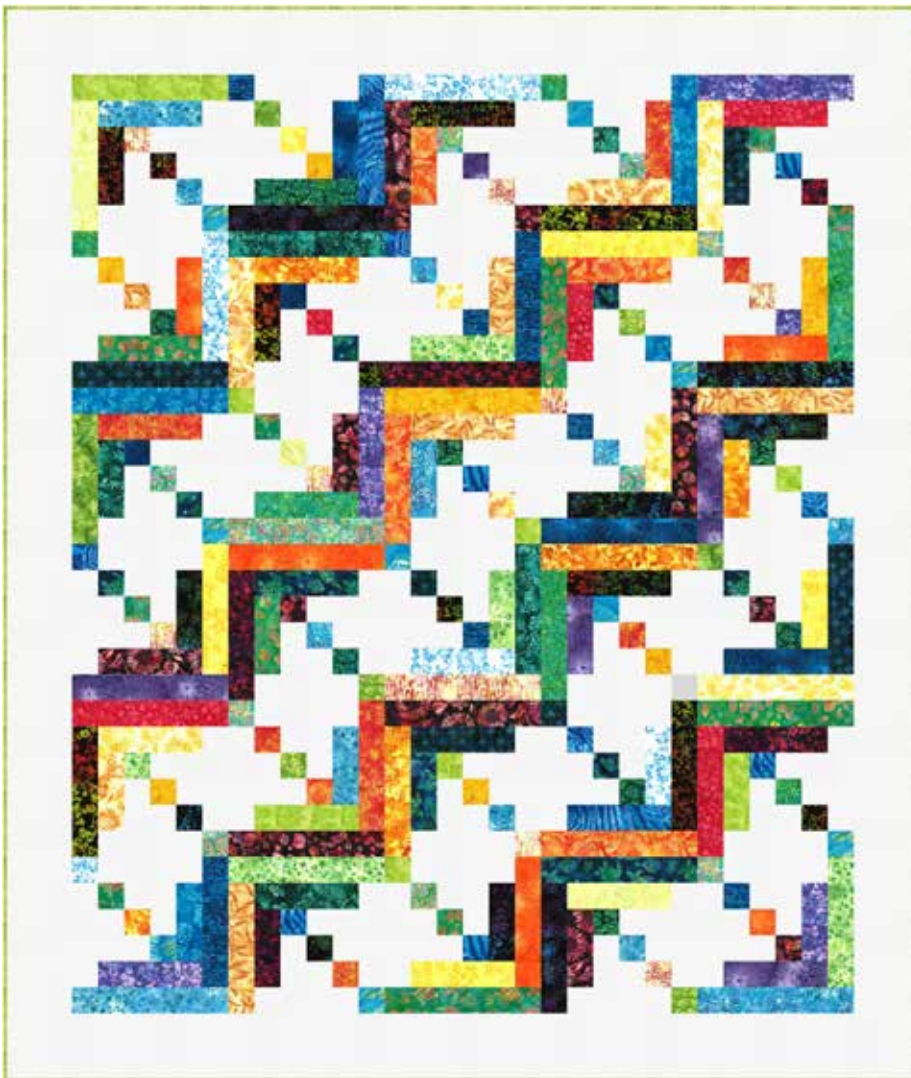

# KINEMATIC

Finished Quilt: 70" x 82"

Quilt design by Bear Hug Quiltworks, featuring our new Coral Reef Bali Pop.

Connect the dots, in this case, connect the squares in this fun and modern quilt made from our 2 1/2" strips!

**BP-738-Coral Reef**

**100 618-Zinc**

**885 71-Lime**

PURCHASE PATTERN  
*BearHugQuiltworks.com*

<i>FABRICS</i>	<i>1 KIT</i>	<i>12 KITS</i>
BP-738-Coral Reef	1 Pop	2 Boxes
100 618-Zinc	3 1/2 Yards	3 Bolts
885 71-Lime	5/8 Yard*	1 Bolt