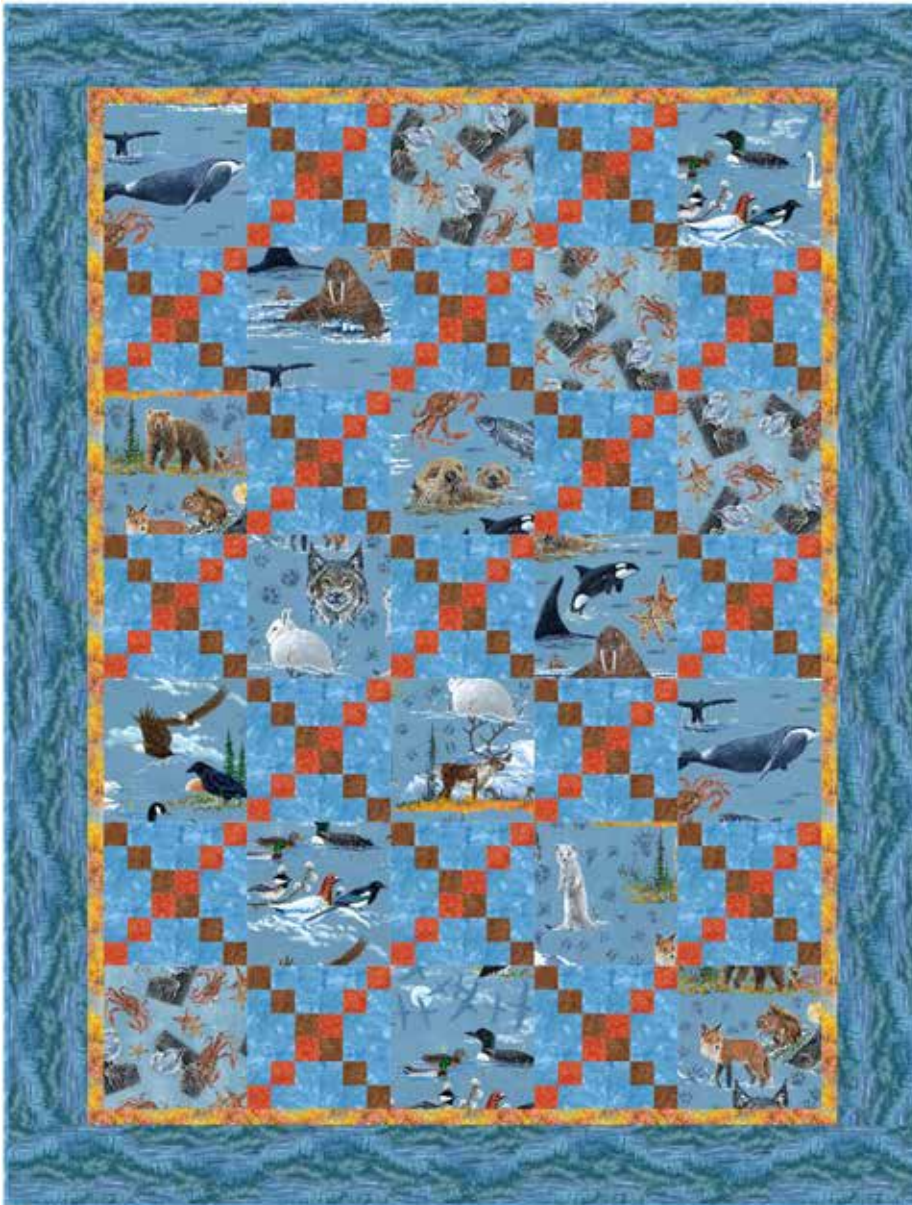

# LAND SEA SKY

Finished Quilt: 55" x 73"

Quilt design by Castilleja Cotton, featuring Land Sea Sky, a Hoffman Spectrum Digital Print collection designed by celebrated artist Jon Van Zyle.

Travel across nature's beauty with features from land sea and sky!

FABRICS	1 KIT	12 KITS	FABRICS	1 KIT	12 KITS
Y5861 258-Cerulean	5/8 Yard	1 Bolt	Y5874 752-River	1 Yard	1 Bolt
Y5862 258-Cerulean	1/3 Yard	1 Bolt	885 431-Cayenne	3/8 Yard	1 Bolt
Y5863 258-Cerulean	5/8 Yard	1 Bolt	1895 19-Navy	5/8 Yard*	1 Bolt
Y5867 9-Yellow	1/3 Yard	1 Bolt	1895 203-H2O	1 1/4 Yds.	1 Bolt
Y5872 7-Blue	1/3 Yard	1 Bolt	1895 502-Coconut	3/8 Yard	1 Bolt