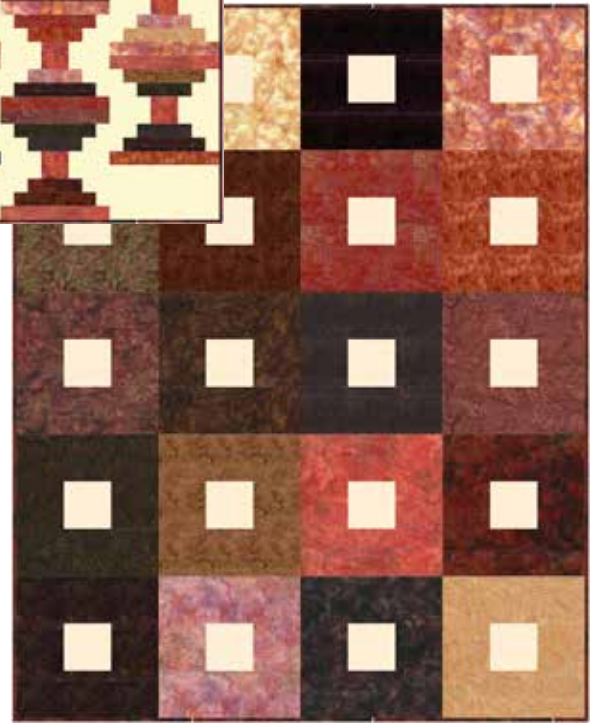

# LANTERN HILL AND MIDNIGHT BLUE

Finished Lantern Hill Quilt: 60" x 72"  
Finished Midnight Blue Quilt: 54" x 68"

Quilt designs by Villa Rosa Designs, featuring our NEW 885 Blaze Fat Quarter Bundle.

Warm up any space with these beautiful quilts full of striking simplicity.

## MIDNIGHT BLUE

885 286-Sugarplum

885 FQ 740-Blaze

T4878 33-Cream

PURCHASE PATTERN  
[VillaRosaDesigns.com](http://VillaRosaDesigns.com)

Villa Rosa Designs

Lantern Hill (LH):  
60" x 72"

Midnight Blue (MB): 54" x 68"