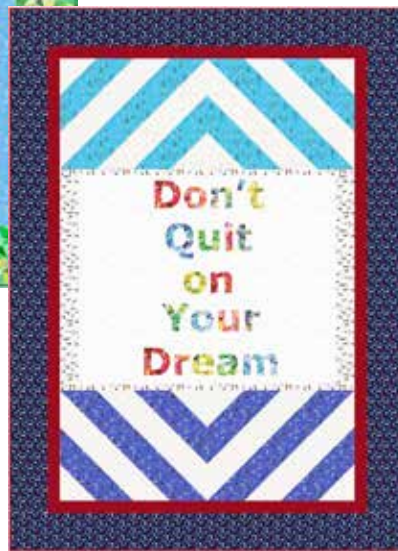

LIVE YOUR DREAMS & SPORTS DREAMS

Both Finished Quilts: 64" x 88"

Quilt design by Castilleja Cotton, featuring Never Give Up, a Hoffman Spectrum Digital Print collection.

Dreams do come true!
Live it up!

Live Your Dreams