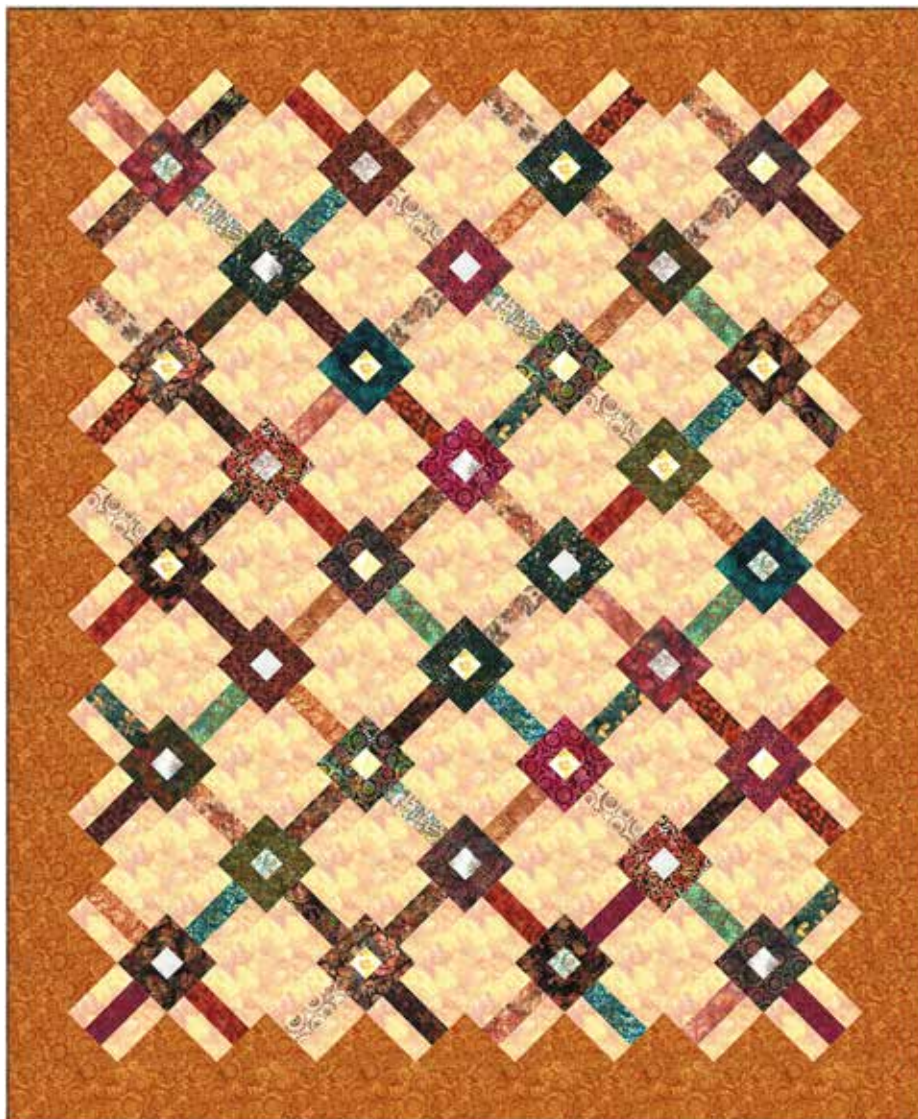

# LOW COUNTRY

Finished Quilt: 78" x 95"

Quilt design by Bear Hug Quiltworks, featuring our new Chai Tea Bali Pop. (40) 2 1/2" strips.

A warm, harvest escape with an Autumn palette and a classic pattern.

BP 415-Chai Tea

1895 351-Sunny

V2538 566-Cornbread

V2546 66-Autumn

FABRICS	1 KIT	10 KITS
BP 415-Chai Tea	1 Pop	2 Boxes
1895 351-Sunny	3 1/4 Yards	3 Bolts
V2538 566-Cornbread	2 5/8 Yards	2 Bolts
V2546 66-Autumn	3/4 Yard*	1 Bolt