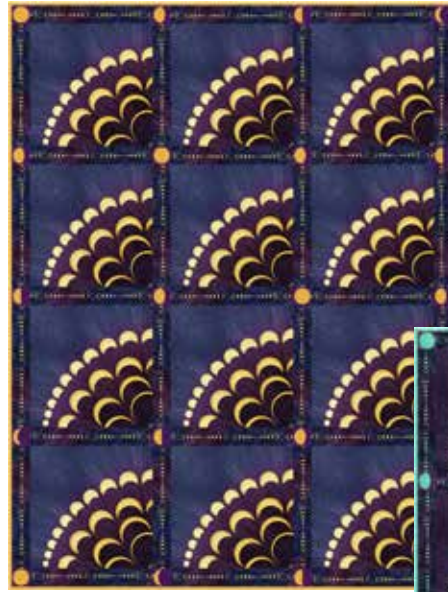

BEGINNER | 1 DAY CLASS

LUNAR PHASES

Finished Quilt: 73" x 96"

Quilt design by Tourmaline & Thyme Quilts, featuring Dream Big Eclipse, a Hoffman Spectrum Digital Print collection.

Pick from three panel colorways and a little fusible applique to make this a quilt you will moon over!

AMBROSIA

AURORA

ONYX

PURCHASE PATTERN

TourmalineThymeQuilts.com

Ambrosia

Aurora

Onyx

AMBROSIA	AURORA	ONYX	1 KIT	8 KITS
W5449 733-Ambrosia	W5449 532-Aurora	W5449 213-Onyx	3 Panels	2 Bolts
W5450 733-Ambrosia	W5450 532-Aurora	W5450 213-Onyx	1 3/4 Yards	1 Bolt
T4878 150-Sunflower	885 370-Acapulco	T4878 150-Sunflower	1 Yard*	1 Bolt
S4705 14-Purple	885 437-Pansy	S4705 4-Black	1/4 Yard	1 Bolt