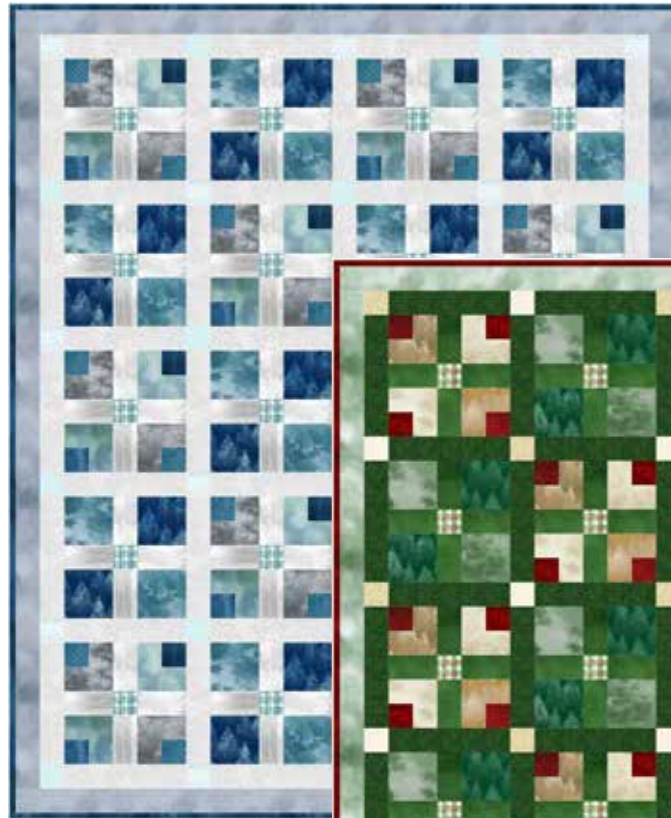

CONFIDENT BEGINNER | 1 DAY CLASS

MADRAS MADNESS

Finished Quilt: 55" x 67"

Quilt design by Tourmaline & Thyme Quilts, featuring Jingle Bell Woods, a Hoffman Spectrum Digital Print collection by McKenna Ryan.

Strip piecing makes sewing this plaid quilt quick and easy!

Blue Colorway

Green Colorway

BLUE

GREEN

MRD59 7-Blue

MRD60 31-Emerald

MRD59 76-Pewter

MRD64 60-Hunter

MRD66 74-Mint

MRD66 258-Cerulean

MRD66 288-Clouds

MRD59 20-Natural

PURCHASE PATTERN

TourmalineThymeQuilts.com

BLUE	GREEN	1 KIT	11 KITS
MRD59 7-Blue	MRD60 31-Emerald	1/2 Yard	1 Bolt
MRD59 76-Pewter	MRD60 36-Amber	1/2 Yard	1 Bolt
MRD60 19-Navy	MRD59 141-Pine	1/2 Yard	1 Bolt
MRD61 19-Navy	MRD65 78-Scarlet	3/4 Yard*	1 Bolt
MRD61 176-Ice	MRD66 60-Hunter	3/4 Yard	1 Bolt
MRD62 190-Ice Blue	MRD64 33-Cream	1/8 Yard	1 Bolt
MRD63 261-Bluejay	MRD63 161-Christmas	1/4 Yard	1 Bolt
MRD64 190-Ice Blue	MRD65 20-Natural	1/8 Yard	1 Bolt
MRD65 18-Royal	MRD66 78-Scarlet	1/4 Yard	1 Bolt
MRD65 176-Ice	MRD64 60-Hunter	1 1/3 Yards	1 Bolt
MRD66 258-Cerulean	MRD59 20-Natural	1/2 Yard	1 Bolt
MRD66 288-Clouds	MRD66 74-Mint	2/3 Yard	1 Bolt