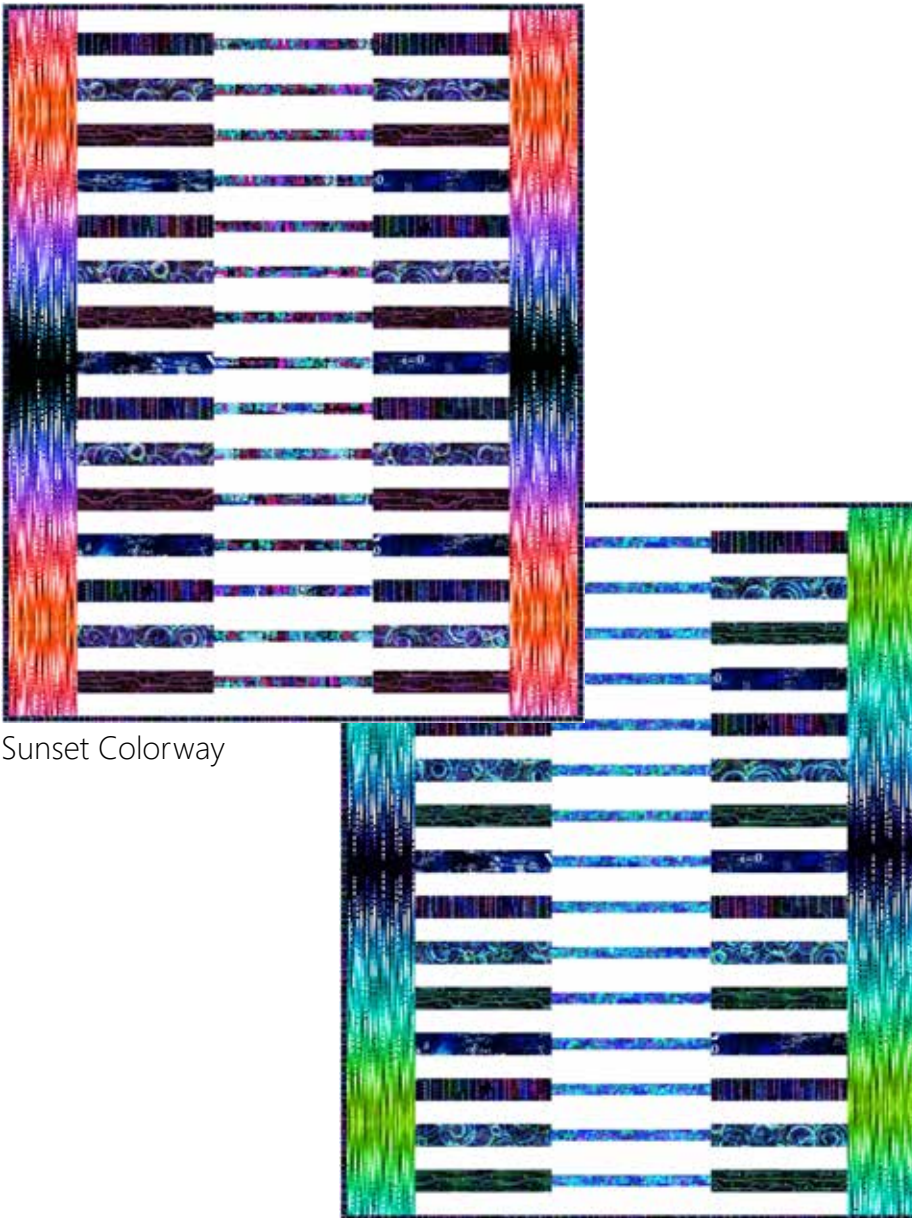

# MAKING THE GRADE

Finished Quilt: 50" x 62"

Quilt design by The Gourmet Quilter, featuring Crack the Code, a Hoffman Spectrum Digital Print collection.

Catch the perfect signal with this interesting take on techy fabric.

Sunset Colorway

Beach Glass Colorway

## SUNSET COLORWAY

T4929 181-Rainbow

T4930 14-Purple

T4934 535-Purple Haze

T4931 231-Garnet

T4935 151-Sunset

T4932 19-Navy

100 618-Zinc

## BEACH GLASS COLORWAY

T4929 181-Rainbow

T4930 200-Blue Hawaiian

T4933 312-Atlantic

T4931 31-Emerald

T4935 661-Beach Glass

T4932 19-Navy

100 618-Zinc