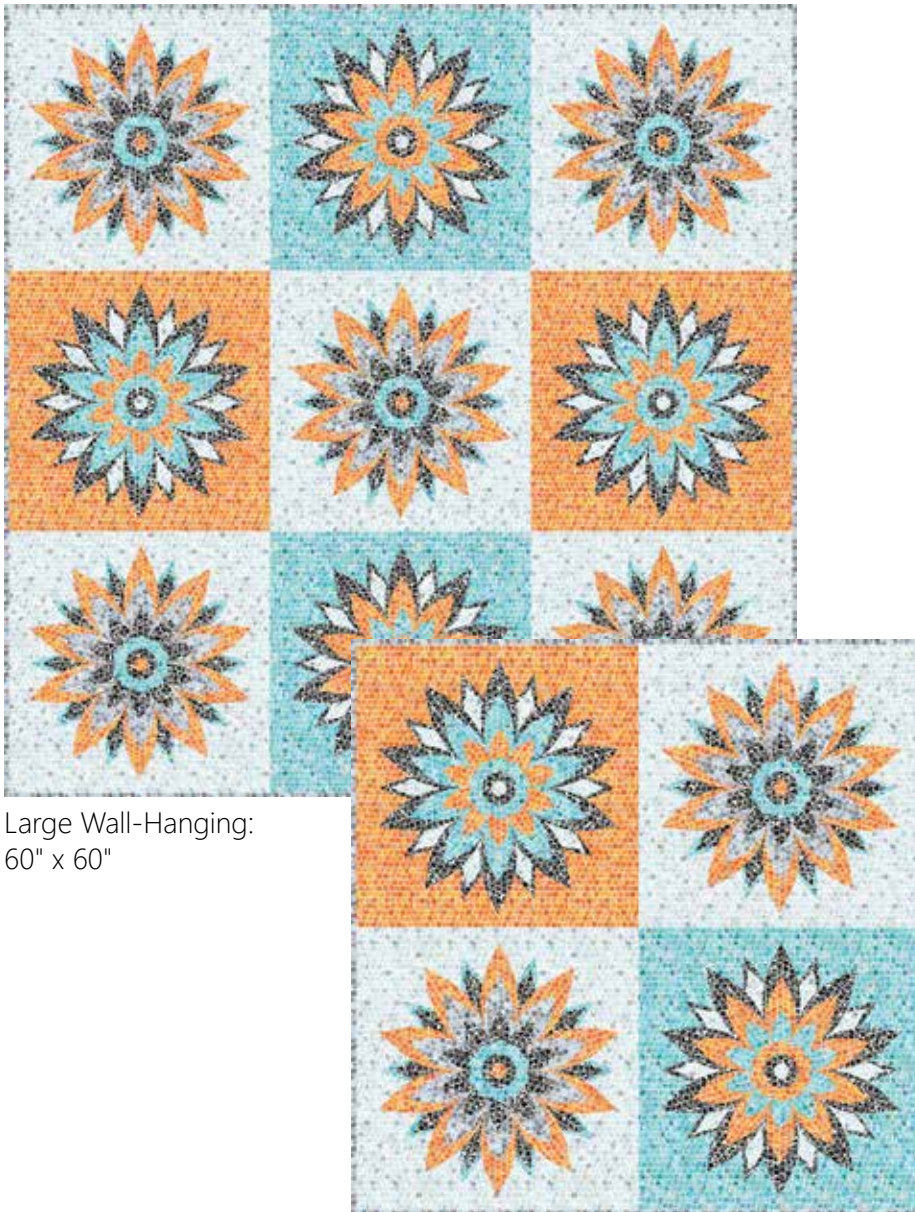

ADVANCED BEGINNER | 1 DAY CLASS

MANDALA MOSAIC MASTERPIECE

Finished Large Wall Hanging: 60" x 60"
 Finished Small Wall Hanging: 40" x 40"

Quilt design by Cheryl Lynch Quilts featuring her Mosaic Masterpiece, a Hoffman Spectrum Digital Print collection.

Shine bright with these starburst flowers that bring your mosaic dreams to life!

Large Wall-Hanging:
60" x 60"

Small Wall-Hanging:
40" x 40"

S4808 79-Seafoam

S4808 113-Frost

S4808 152-Tangerine

S4808 163-Zebra

S4808 611-River Rock

FABRICS	40" x 40" 1 kit	40" x 40" 12 kits	60" x 60" 1 kit	60" x 60" 7 kits
S4808 79-Seafoam	3/4 Yard	1 Bolt	1 1/2 Yds.	1 Bolt
S4808 113-Frost	1 Yard	1 Bolt	1 3/4 Yds.	1 Bolt
S4808 152-Tangerine	1 1/8 Yds.	1 Bolt	2 Yards	1 Bolt
S4808 163-Zebra	3/4 Yard	1 Bolt	1 1/2 Yds.	1 Bolt
S4808 611-River Rock	2/3 Yard*	1 Bolt	1 Yard*	1 Bolt