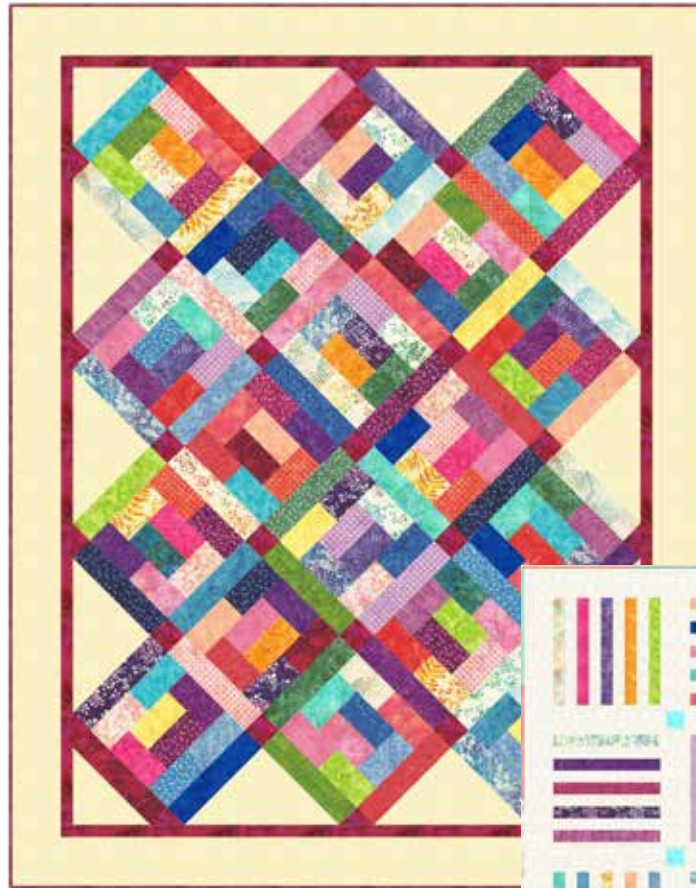

BEAR HUG QUILTWORKS

CONFIDENT BEGINNER | 1 DAY CLASS

MASONRY & WEAVER

Finished "Masonry" Quilt: 57" x 72"
Finished "Weaver" Quilt: 74" x 97"

Quilt design by Bear Hug Quiltworks, featuring our new Rainbow Bali Pop®.

Quilts to make you smile, full of bright and joyful colors in simple yet carefree designs.

MASONRY

BP 181-Rainbow

885 292-Cardinal

1895 510-Plumeria

WEAVER

BP 181-Rainbow

884 265-Oyster

1895 579-Augusta

PURCHASE PATTERN
BearHugQuiltworks.com

Masonry: 57" x 72"

Weaver 74" x 97"

MASONRY FABRICS	1 KIT	10 KITS	WEAVER FABRICS	1 KIT	12 KITS
BP 181-Rainbow	1 Pop	2 Boxes	BP 181-Rainbow	1 Pop*	2 Boxes
885 292-Cardinal	1 3/8 Yds.*	1 Bolt	884 265-Oyster	5 Yards	4 Bolts
1895 510-Plumeria	2 Yards	2 Bolts	1895 579-Augusta	1/4 Yard	1 Bolt