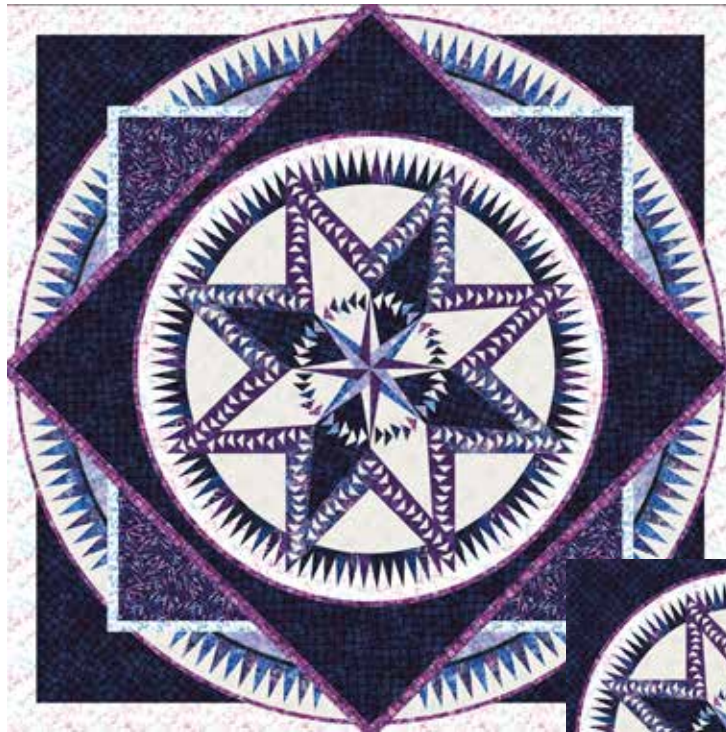

ADVANCED | CLASS SERIES

MASQUERADE

Finished Quilt: 68" X 68"
Finished Quilt: Queen

Quilt design by Quiltworx,
featuring Hoffman Bali
Batiks, featuring the
Violet Rays collection.

A foundation paper
pieced design created in
Quiltster by combining
pre-designed units from
the Snowball Mixer series.

Quiltworx.com
July November Quilting

Queen

Wall

T2430 301-Bluebird

T2431 203-H2O

T2433 404-Bubblegum

T2437 332-Julie

T2437 424-Salvia

T2442 235-Agate

T2438 81-Violet

T2442 437-Pansy

T2439 197-Black Grape

T2443 17-Cobalt

T2441 235-Agate

T2443 113-Frost

T2441 333-Peony

T2445 512-Paradise

T2442 153-Tea Rose

1895 698-Iceberg

FABRICS	WALL 1 kit	WALL 10 kits	QUEEN 1 kit	QUEEN 12 kits
T2430 301-Bluebird	1/8 Yard	1 Bolt	3/4 Yard	1 Bolt
T2431 203-H2O	1/8 Yard	1 Bolt	1/8 Yard	1 Bolt
T2433 404-Bubblegum	1 1/2 Yds.	1 Bolt	3 1/4 Yds.	3 Bolts
T2437 332-Julie	3/8 Yard	1 Bolt	3/4 Yard	1 Bolt
T2437 424-Salvia	1 1/2 Yds.	1 Bolt	2 Yards	2 Bolts
T2438 81-Violet	3/8 Yard	1 Bolt	1 1/4 Yds.	1 Bolt
T2439 197-Black Grape	3/8 Yard	1 Bolt	5/8 Yard	1 Bolt
T2441 235-Agate	1/4 Yard	1 Bolt	1/4 Yard	1 Bolt
T2441 333-Peony	2 Yards	2 Bolts	2 Yards	2 Bolts
T2442 153-Tea Rose	1/8 Yard	1 Bolt	1/8 Yard	1 Bolt
T2442 235-Agate	3 5/8 Yds.*	3 Bolts	5 1/8 Yds.*	6 Bolts
T2442 437-Pansy	5/8 Yard	1 Bolt	1 7/8 Yds.	2 Bolts
T2443 17-Cobalt	3/8 Yard	1 Bolt	3/8 Yard	1 Bolt
T2443 113-Frost	1/8 Yard	1 Bolt	1/8 Yard	1 Bolt
T2445 512-Paradise	3/8 Yard	1 Bolt	5/8 Yard	1 Bolt
1895 698-Iceberg	2 3/4 Yds.	2 Bolts	3 7/8 Yds.	4 Bolts