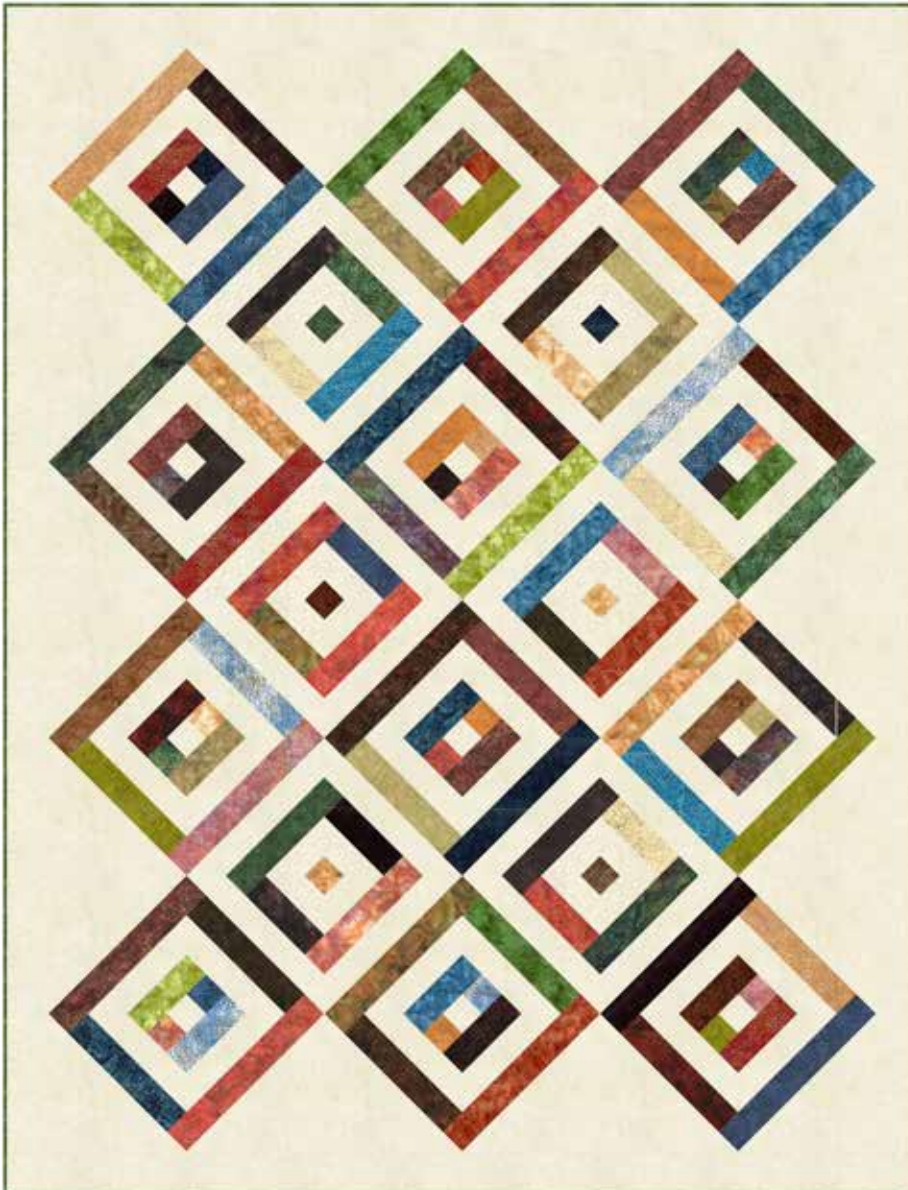

# METES & BOUNDS

Finished Quilt: 66" x 86"

Quilt design by Bear Hug Quiltworks, featuring our NEW 885 Nature Bali Pop.

Our Nature palette is sure to shine in any space and our 2 1/2" strips make this quick and easy!

885 111-Watermelon

885 BP 739-Nature

1895 265-Oyster

<b>FABRICS</b>	<b>1 KIT</b>	<b>12 KITS</b>
885 111-Watermelon	5/8 Yard*	1 Bolt
885 BP 739-Nature	1 Pop	2 Boxes
1895 265-Oyster	5 Yards	4 Bolts

\*binding