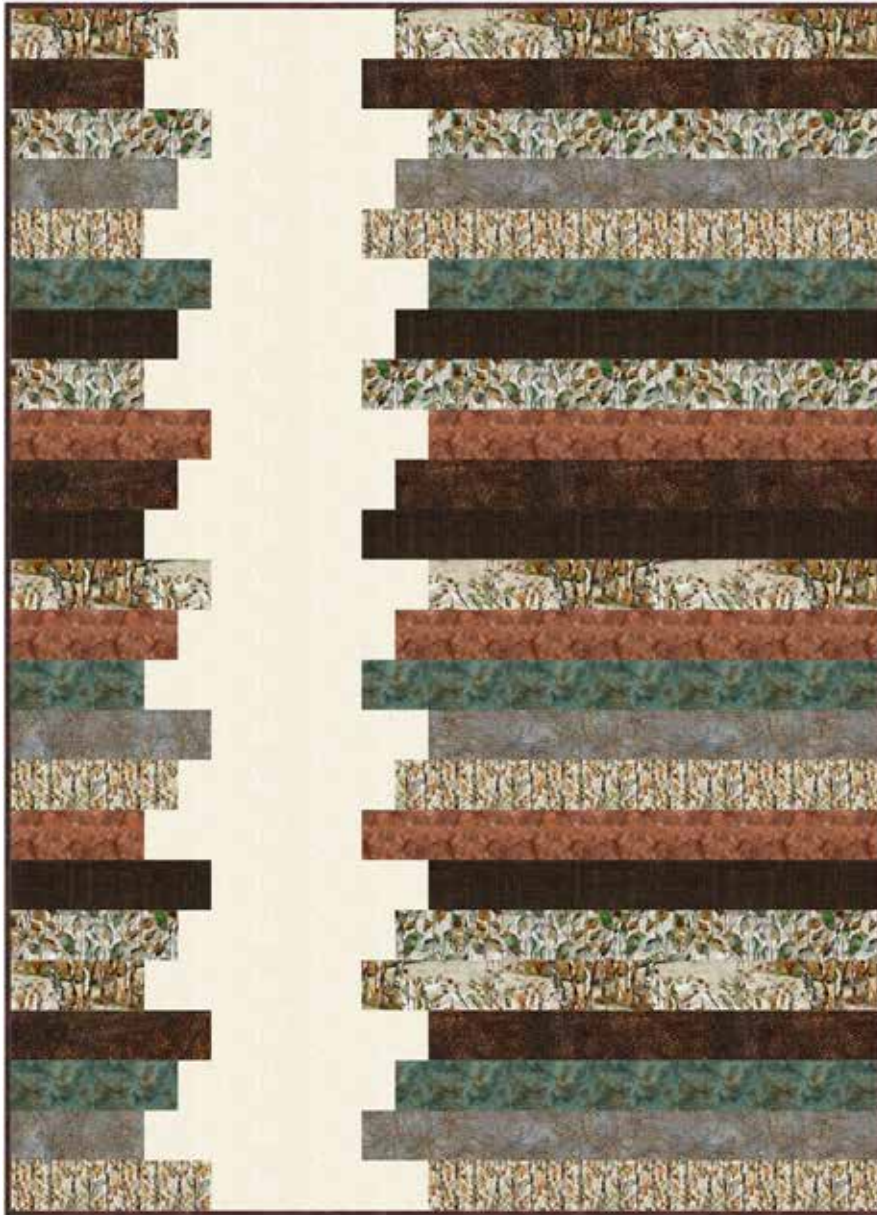

BEGINNER | 1 DAY CLASS

MIDNIGHT PATHWAY

Finished Quilt: 52" x 72"

Quilt design by Villa Rosa Designs, featuring Into the Woods, a Hoffman Spectrum Digital Print collection.

Light the path through the Autumn forest with this stunning strip quilt.

W5524 714-Fall

W5525 714-Fall

W5526 714-Fall

R2284 253-Havana

S4705 253-Havana

V5183 265-Oyster

885 251-Kashmir

885 508-Breakers

885 D7-Dusty Blue

1895 414-Biscotti

FABRICS	1 KIT	15 KITS	FABRICS	1 KIT	15 KITS
W5524 714-Fall	1/3 Yard	1 Bolt	V5183 265-Oyster	1 Yard	1 Bolt
W5525 714-Fall	1/3 Yard	1 Bolt	885 251-Kashmir	1/3 Yard	1 Bolt
W5526 714-Fall	1/3 Yard	1 Bolt	885 508-Breakers	1/3 Yard	1 Bolt
R2284 253-Havana	5/8 Yard*	1 Bolt	885 D7-Dusty Blue	1/3 Yard	1 Bolt
S4705 253-Havana	1/3 Yard	1 Bolt	1895 414-Biscotti	1/3 Yard	1 Bolt