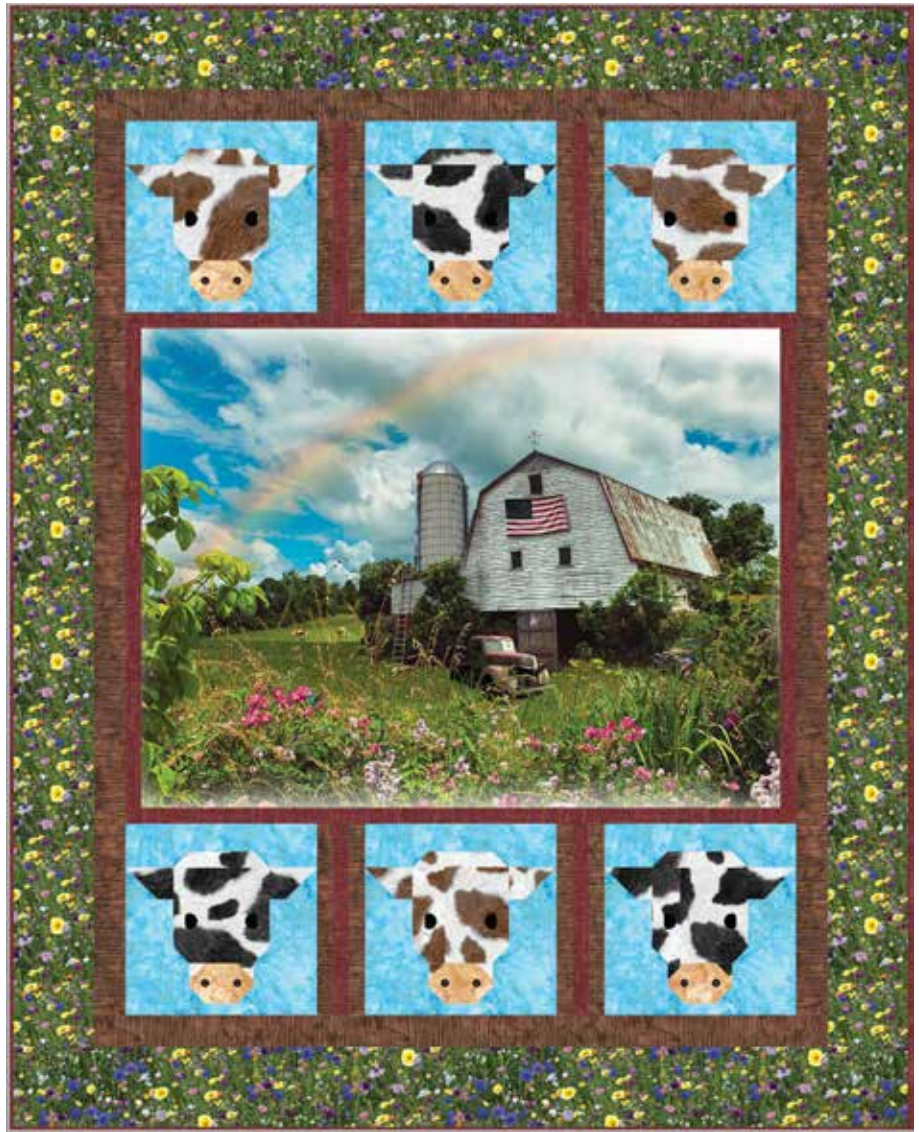

ADVANCED BEGINNER | 1 DAY CLASS

MILK MAIDS

Finished Quilt: 56" x70"

Quilt design by The Whimsical Workshop, featuring Sunup to Sundown, a Hoffman Spectrum Digital Print collection.

The sweetest faces, these cows add a "whimsical" and cozy touch to this landscape scene.