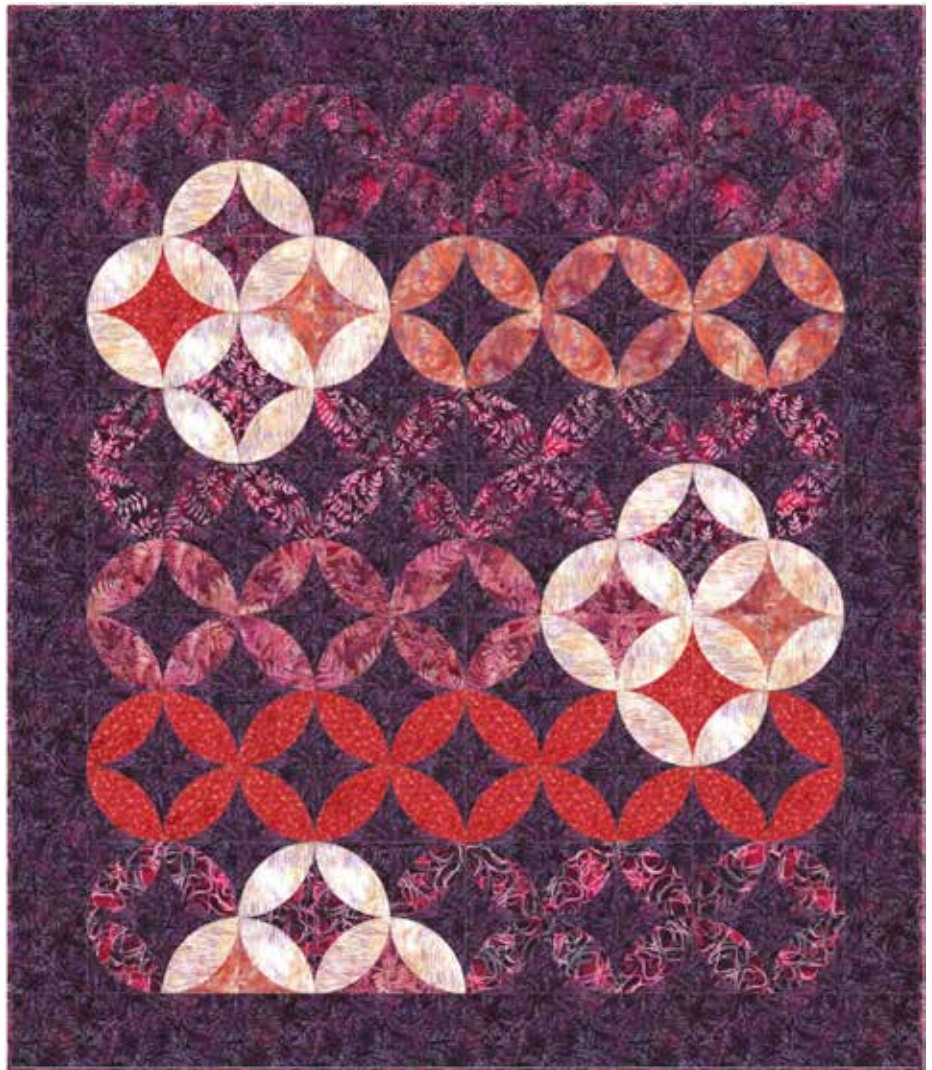

INTERMEDIATE | 1 DAY CLASS

MIXED BOUQUET

Finished Quilt: 54" x 63"

Quilt design by Lizard Creek Quilting, featuring Hoffman Bali Batiks, the Magic In the Air collection.

Rows of colorful petals make up this iconic Orange Peel quilt.

Lizard Creek Quilting

V2511 423-Marsala

V2515 428-Mulberry

V2516 416-Marmalade

V2517 323-Salmon

V2517 378-Jelly

V2518 23-Fuchsia

V2520 378-Jelly

V2522 59-Coral

FABRICS	1 KIT	12 KITS
V2511 423-Marsala	3 1/2 Yards	3 Bolts
V2515 428-Mulberry	1 1/8 Yards*	1 Bolt
V2516 416-Marmalade	5/8 Yard	1 Bolt
V2517 323-Salmon	5/8 Yard	1 Bolt
V2517 378-Jelly	5/8 Yard	1 Bolt
V2518 23-Fuchsia	5/8 Yard	1 Bolt
V2520 378-Jelly	5/8 Yard	1 Bolt
V2522 59-Coral	5/8 Yard	1 Bolt