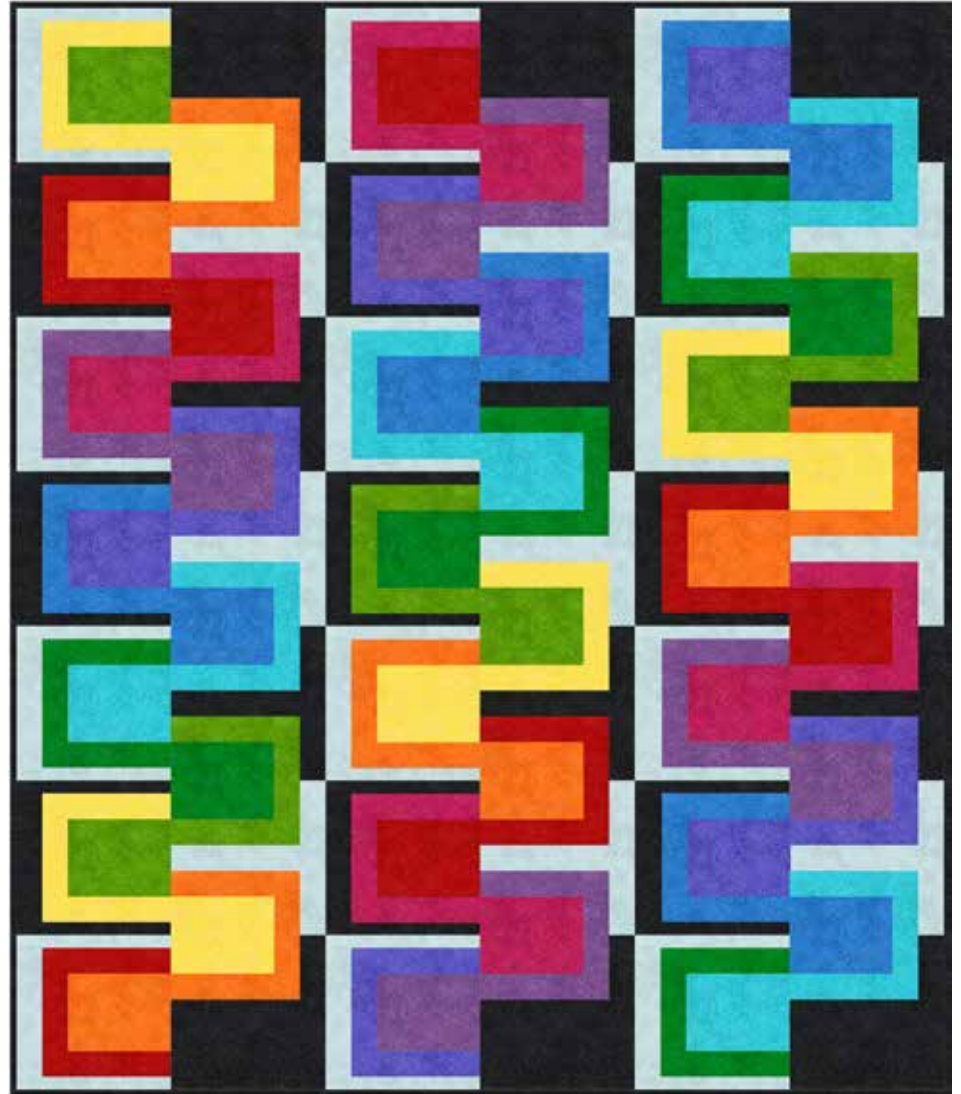

INTERMEDIATE | 1 DAY CLASS

MODBOX

Finished Quilt 72" x 84"

Quilt design by Colourwerx, featuring our new 24/7 Bubbles screenprint.

Quick and easy ModBox pattern is so fun to piece and goes together in a snap!

V5325 4-Black

V5325 5-Red

V5325 8-Green

V5325 13-Orange

V5325 23-Fuchsia

V5325 41-Aqua

V5325 70-Lavender

V5325 73-Ocean

V5325 81-Violet

V5325 178-Leaf

V5325 113-Frost

V5325 471-Buttercup

FABRICS	1 KIT	8 KITS	FABRICS	1 KIT	8 KITS
V5325 4-Black	1 2/3 Yds*	1 Bolt	V5325 70-Lavender	1/2 Yard	1 Bolt
V5325 5-Red	1/2 Yard	1 Bolt	V5325 73-Ocean	1/2 Yard	1 Bolt
V5325 8 Green	1/2 Yard	1 Bolt	V5325 81-Violet	1/2 Yard	1 Bolt
V5325 13-Orange	1/2 Yard	1 Bolt	V5325 113-Frost	1 1/4 Yds	1 Bolt
V5325 23-Fuchsia	1/2 Yard	1 Bolt	V5325 178-Leaf	1/2 Yard	1 Bolt
V5325 41-Aqua	1/2 Yard	1 Bolt	V5325 471-Buttercup	1/2 Yard	1 Bolt