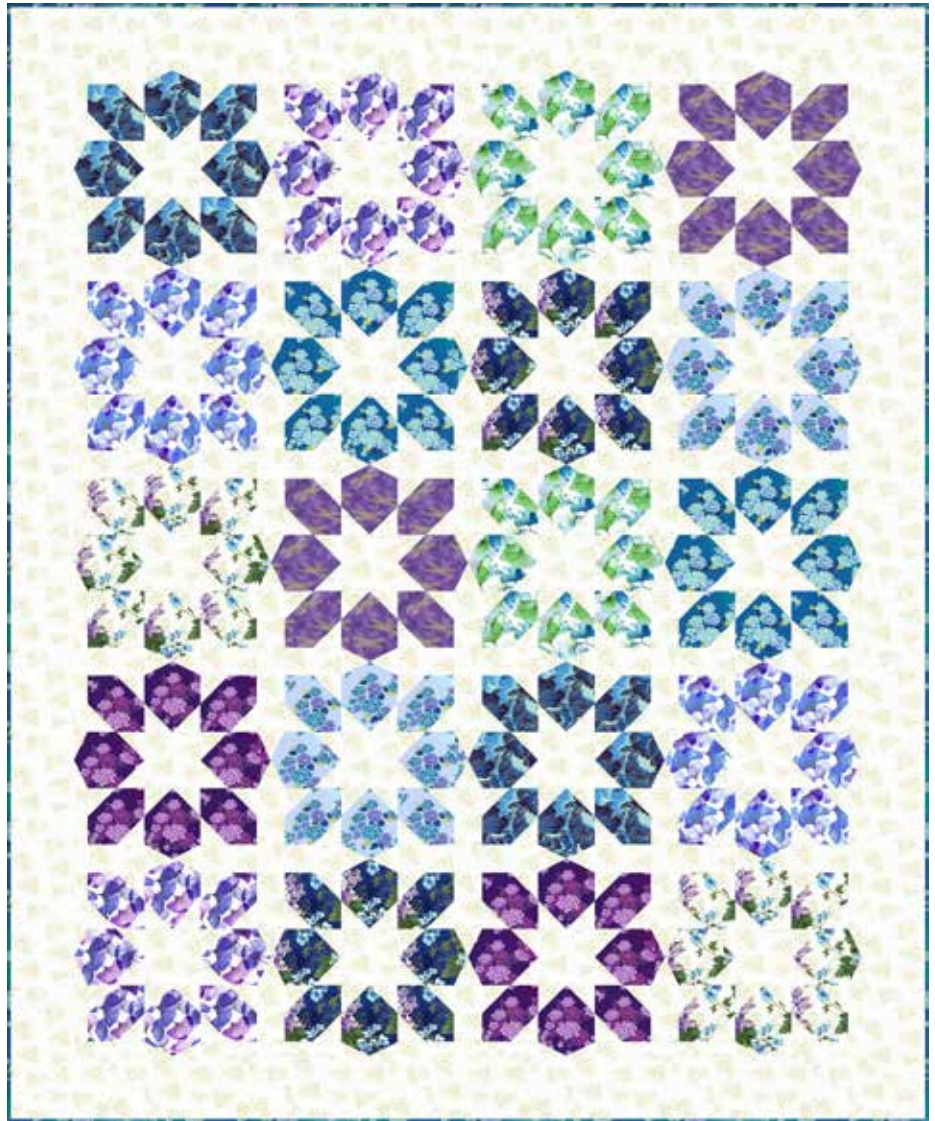

# MORNING GLORIES

Finished Quilt: 66" x 80"

Quilt design by QuiltFOX Design, featuring Graceful Garden.

Spring has sprung with this sweet quilt featuring lush colors of blue, green and purple as well as blossoming blocks!

S7730 18G-Royal Gold

S7730 222G-Hydrangea Gold

S7731 81G-Violet Gold

S7731 222G-Hydrangea Gold

S7731 445G-Spearmint Gold

S7732 18G-Royal Gold

S7733 23G-Fuchsia Gold

S7733 139G-Periwinkle Gold

S7733 214G-Aquamarine Gold

S7734 3G-White Gold

S7735 14G-Purple Gold

PURCHASE PATTERN  
[QuiltFOXDesign.com](http://QuiltFOXDesign.com)

FABRICS	1 KIT	12 KITS	FABRICS	1 KIT	12 KITS
S7730 18G-Royal Gold	1/2 Yard	1 Bolt	S7733 23G-Fuchsia Gold	1/2 Yard	1 Bolt
S7730 222G-Hydrangea Gold	1/2 Yard	1 Bolt	S7733 139G-Periwinkle Gold	1/2 Yard	1 Bolt
S7731 81G-Violet Gold	1/2 Yard	1 Bolt	S7733 214G-Aquamarine Gold	1/2 Yard	1 Bolt
S7731 222G-Hydrangea Gold	1/2 Yard	1 Bolt	S7734 3G-White Gold	3 1/2 Yds.	3 Bolts
S7731 445G-Spearmint Gold	1/2 Yard	1 Bolt	S7735 14G-Purple Gold	1/2 Yard	1 Bolt
S7732 18G-Royal Gold	1 1/4 Yds.*	1 Bolt	* includes binding		