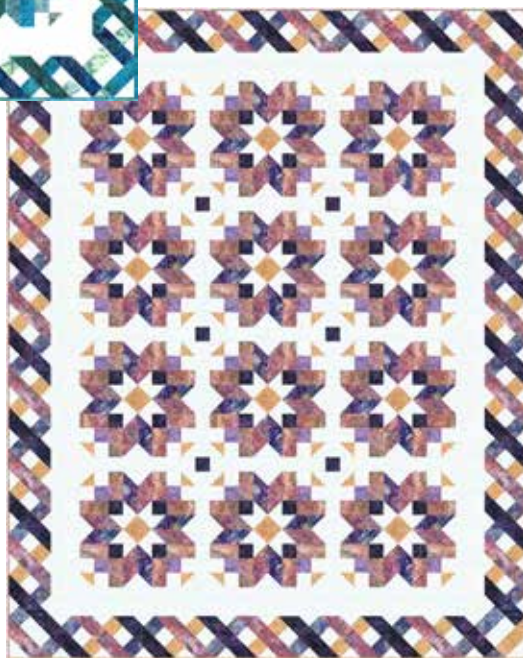

# MORNING STARS

Finished Quilt 71" x 88"

Quilt design by Quilt FOX Design, featuring Jelly Fish, a signature batik collection designed by McKenna Ryan.

A braided border and a quilt full of stunning stars, let this stunning quilt bring joy in a warm or cool color palette!

Blue

Coral

## BLUE

BLUE FABRICS	BLUE 1 kit	CORAL FABRICS	CORAL 1 kit
MR40 504-Montego	1 Yard	MR40 235-Agate	1/2 Yard
MR43 21-Teal	1 Yard	MR42 645-Horizon	3/8 Yard
MR44 462-Dewdrop	3/8 Yard	MR44 151-Sunset	1/4 Yard
MR46 522-Seagrass	3/8 Yard	MR45 480-Creamsicle	1 1/4 Yds*
MR46 214-Aquamarine	1/2 Yard	MR47 351-Sunny	3/4 Yard
MR48 492-Breeze	1/4 Yard	MR48 85-Blackberry	1 Yard
MR48 512-Paradise	1/4 Yard	MR51 419-Passion Tea	1 Yard
MR53 507-Reef	1 1/2 Yds*	T4878 20-Natural	4 1/4 Yds
T4878 307-Snow	4 1/4 Yds	-	-