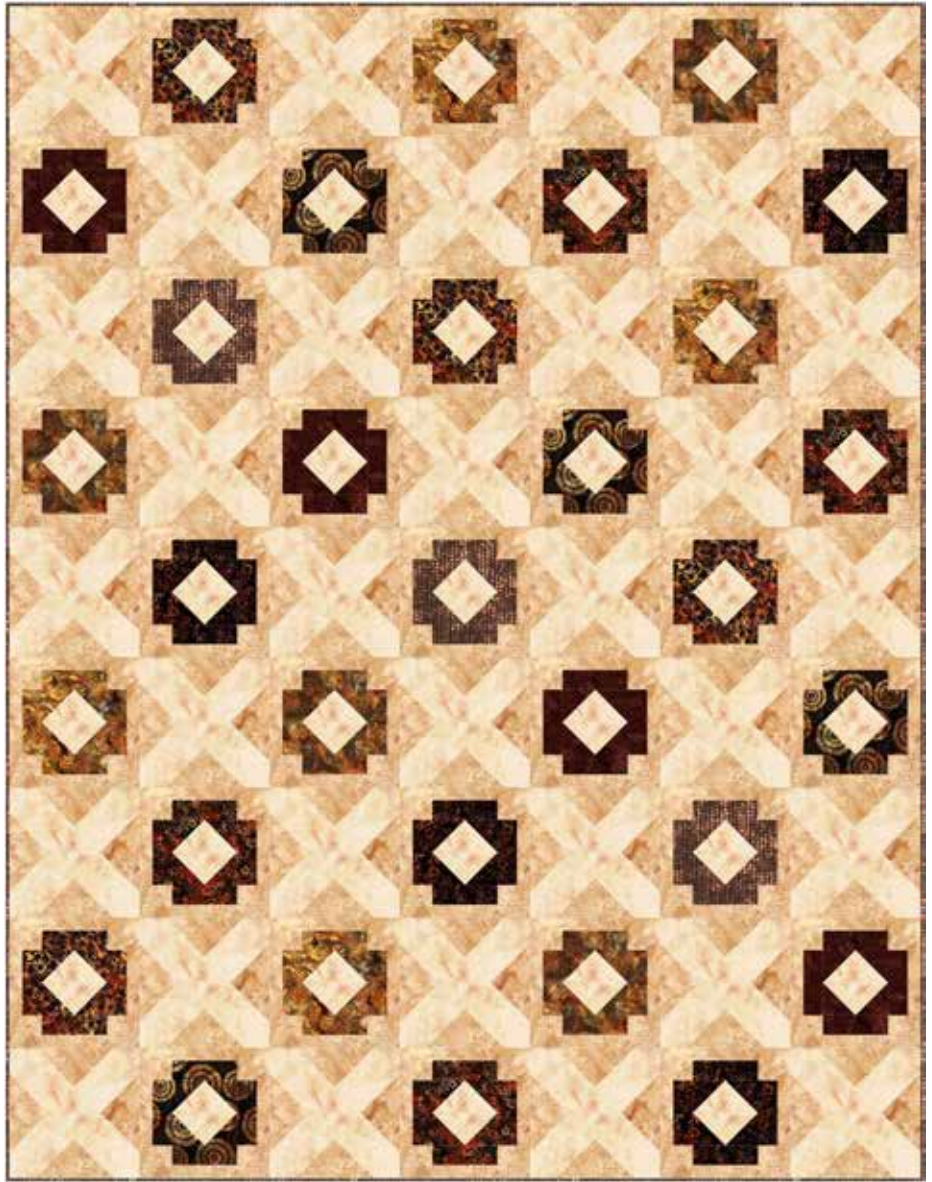

ADVANCED BEGINNER | 1 DAY CLASS

MOROCCAN COFFEE

Finished Quilt: 70" x 90"

Quilt design by Needle In a Hayes Stack, featuring Hoffman Bali Batiks, the Café au Lait collection.

Cozy up with your morning coffee and this gorgeous quilt.

S2355 6-Brown

T2391 551-Redwood

T2392 267-Palomino

T2394 267-Palomino

T2401 125-Mahogany

T2405 414-Biscotti

T2406 551-Redwood

T2406 632-Umber

1895 134-Parchment

1895 401-Tortilla

<i>FABRICS</i>	<i>1 KIT</i>	<i>12 KITS</i>	<i>FABRICS</i>	<i>1 KIT</i>	<i>12 KITS</i>
S2355 6-Brown	1 Yard*	1 Bolt	T2405 414-Biscotti	3/8 Yard	1 Bolt
T2391 551-Redwood	3/8 Yard	1 Bolt	T2406 551-Redwood	3/8 Yard	1 Bolt
T2392 267-Palomino	3/8 Yard	1 Bolt	T2406 632-Umber	3/8 Yard	1 Bolt
T2394 267-Palomino	3/8 Yard	1 Bolt	1895 134-Parchment	4 1/8 Yds.	4 Bolts
T2401 125-Mahogany	3/8 Yard	1 Bolt	1895 401-Tortilla	3 3/4 Yds.	3 Bolts