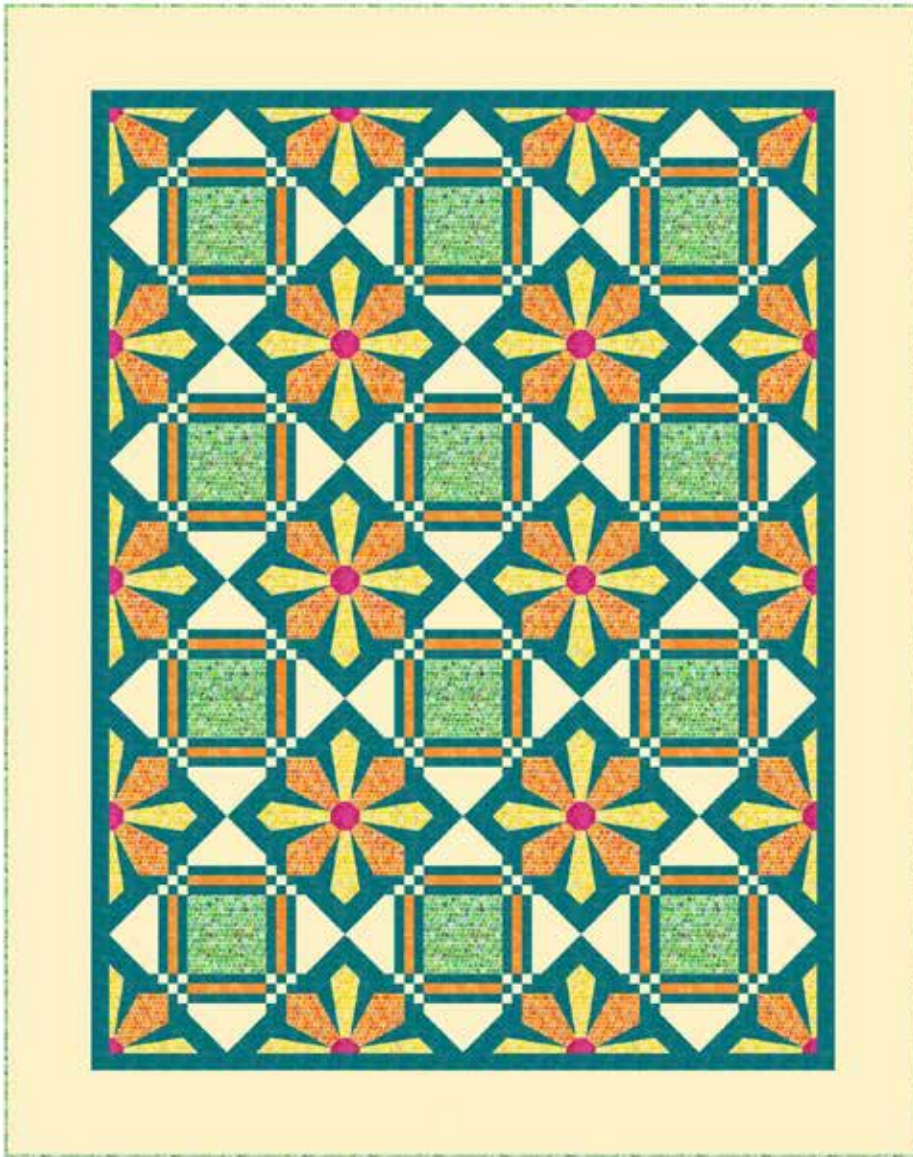

# MOSEY POSEY

Finished Quilt: 76" x 96"

Quilt design by Windmill Quilts featuring, Mosaic Masterpiece, a Hoffman Spectrum Digital Print collection, designed by Cheryl Lynch.

Make sure your pockets are full of posies with this sweet quilt full of bright blooms.

S4808 21-Teal

S4808 139-Periwinkle

S4808 149-Sun

1895 332-Julie

1895 510-Plumeria

1895 602-Earth Day

PURCHASE PATTERN  
[WindmillQuilts.net](http://WindmillQuilts.net)

<b>FABRICS</b>	<b>1 KIT</b>	<b>9 KITS</b>
S4808 21-Teal	1 1/2 Yards	1 Bolt
S4808 139-Periwinkle	1 1/8 Yards*	1 Bolt
S4808 149-Sun	1 1/4 Yards	1 Bolt
1895 332-Julie	4 1/8 Yards	3 Bolts
1895 510-Plumeria	4 Yards	3 Bolts
1895 602-Earth Day	1/4 Yard	1 Bolt

S4808 149-Sun

S4808 152-Tangerine

S4808 178-Leaf

1895 97-Raspberry

1895 467-Sea Cliff

1895 510-Plumeria

FABRICS	1 KIT	9 KITS
S4808 149-Sun	1 1/4 Yards	1 Bolt
S4808 152-Tangerine	1 1/2 Yards	1 Bolt
S4808 178-Leaf	1 1/8 Yards*	1 Bolt
1895 97-Raspberry	1/4 Yard	1 Bolt
1895 467-Sea Cliff	4 1/8 Yards	3 Bolts
1895 510-Plumeria	4 Yards	3 Bolts