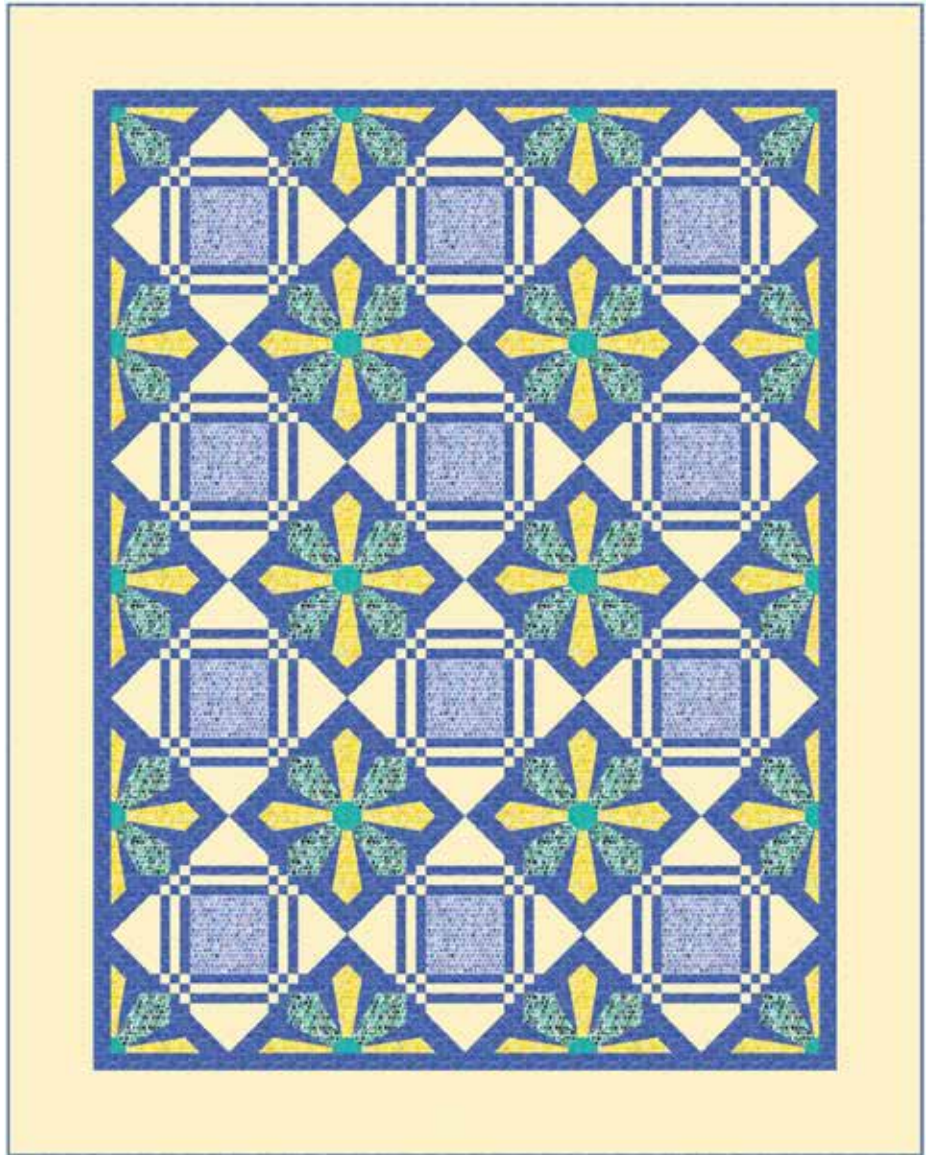

# MOSEY POSEY

Finished Quilt: 76" x 96"

Quilt design by Windmill Quilts featuring, Mosaic Masterpiece, a Hoffman Spectrum Digital Print collection, designed by Cheryl Lynch.

Make sure your pockets are full of posies with this sweet quilt full of bright blooms.

S4808 21-Teal

S4808 139-Periwinkle

S4808 149-Sun

1895 332-Julie

1895 510-Plumeria

1895 602-Earth Day

PURCHASE PATTERN  
[WindmillQuilts.net](http://WindmillQuilts.net)

<b>FABRICS</b>	<b>1 KIT</b>	<b>9 KITS</b>
S4808 21-Teal	1 1/2 Yards	1 Bolt
S4808 139-Periwinkle	1 1/8 Yards*	1 Bolt
S4808 149-Sun	1 1/4 Yards	1 Bolt
1895 332-Julie	4 1/8 Yards	3 Bolts
1895 510-Plumeria	4 Yards	3 Bolts
1895 602-Earth Day	1/4 Yard	1 Bolt