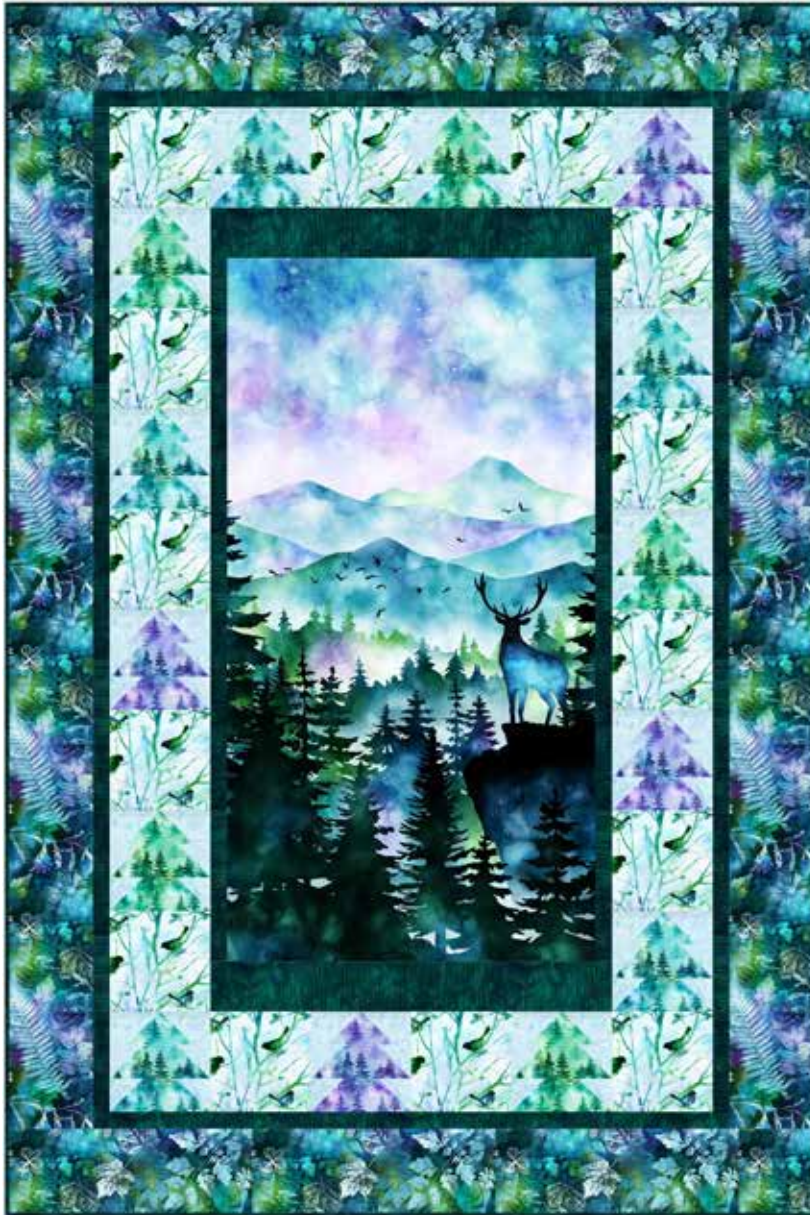

MYSTIC FOREST

Finished Quilt: 48" x 72"

Quilt design by Castilleja Cotton, featuring Mystic Mountain, a Hoffman Spectrum Digital Print collection.

Dive into nature with this stunning scene and border full of forest foliage and friends.