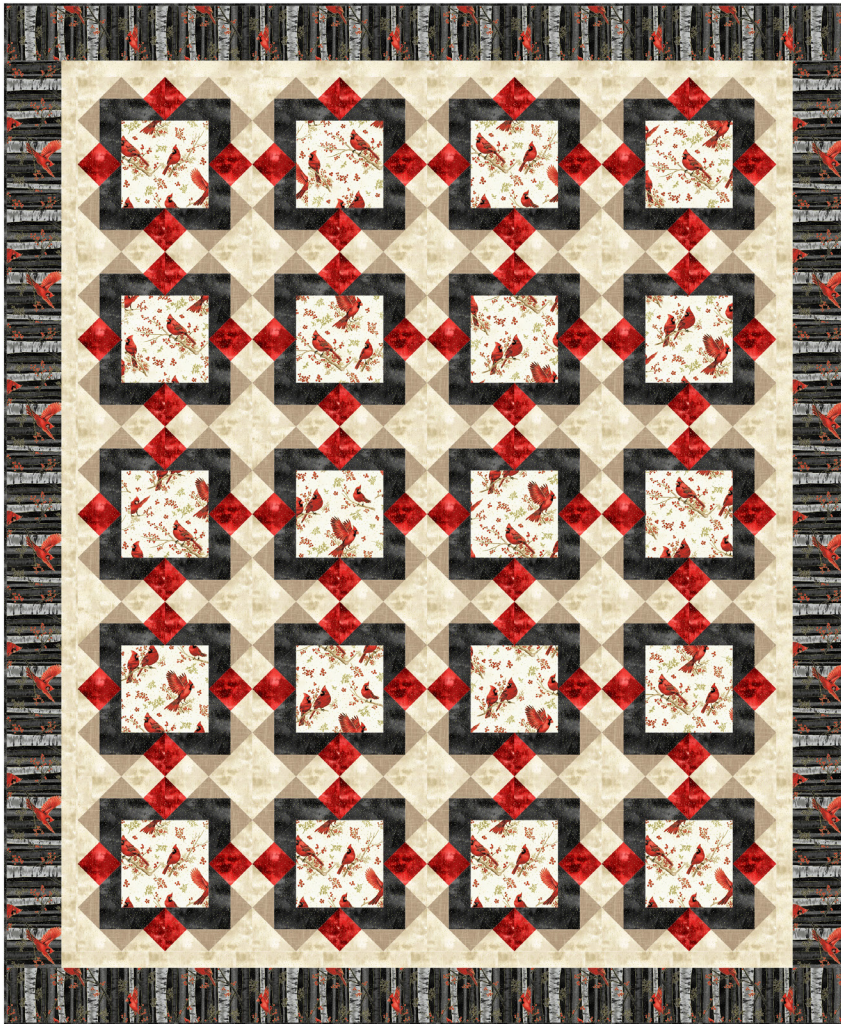

NEST

Finished Quilt: 77" x 93"

Quilt design by Bear Hug Quiltworks, featuring Berries and Birch.

A gorgeous combination of cardinal red and neutrals make for a quilt that warms up any space!

S4705 80-Taupe

X7794 4G-Black Gold

X7796 20G-Natural Gold

X7797 20G-Natural Gold

X7797 4G-Black Gold

X7797 78-Scarlet Gold

| FABRICS | 1 KIT | 10 KITS |
|------------------------|--------------|---------|
| S4705 80-Taupe | 1 Yard | 1 Bolt |
| X7794 4G-Black Gold | 1 7/8 Yards | 2 Bolts |
| X7796 20G-Natural Gold | 1 1/2 Yards | 1 Bolt |
| X7797 20G-Natural Gold | 2 1/4 Yards | 2 Bolts |
| X7797 4G-Black Gold | 2 1/2 Yards* | 2 Bolts |
| X7797 78-Scarlet Gold | 1 Yard | 1 Bolt |