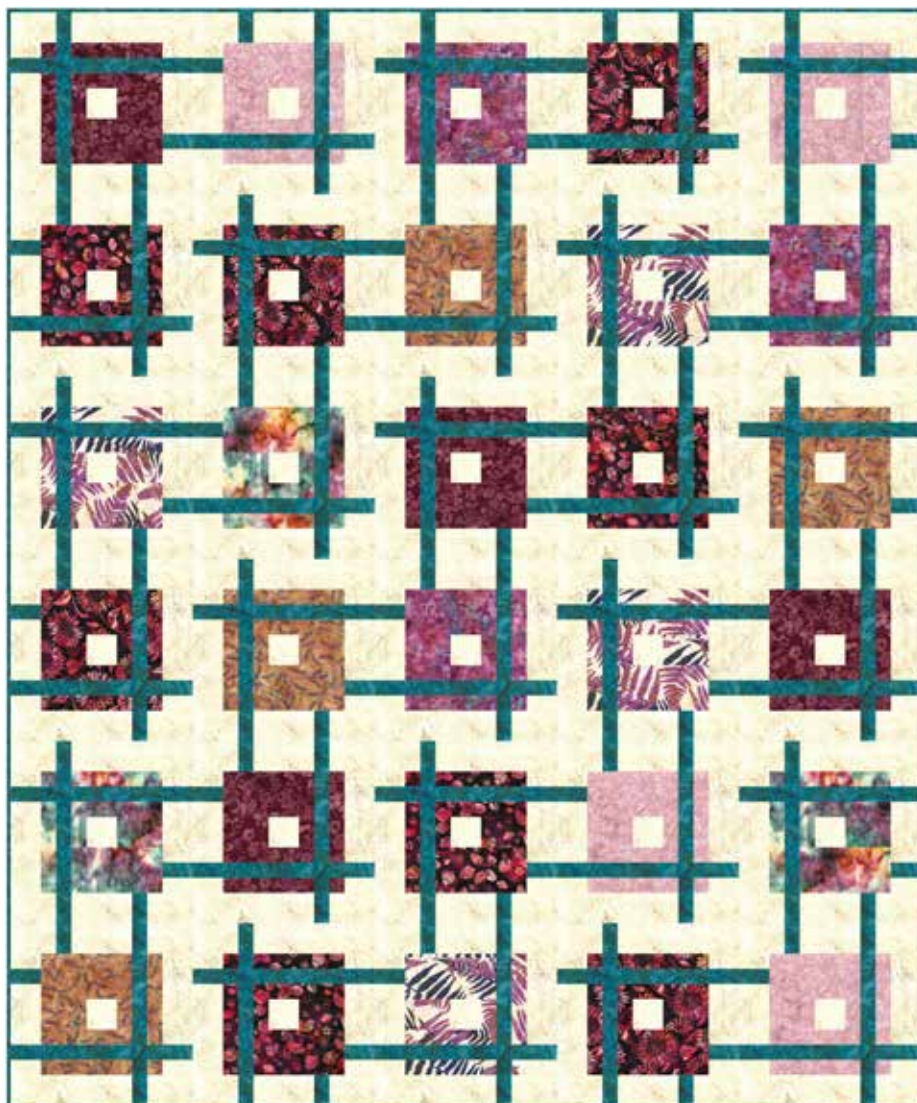

OFF THE RAILS

Finished Quilt: 60" x 72"

Quilt design by Bear Hug Quiltworks, featuring Hoffman Bali Batiks, the Made With Love collection.

Beginner friendly-modern quilt. A great way to show off your favorite Hoffman batiks!

U2467 38-Burgundy

U2470 391- Blush

U2473 531-Papyrus

U2475 23-Fuchsia

U2476 711-Deep Fuchsia

U2477 711-Deep Fuchsia

U2478 43-Camel

U2485 245-Victoria

839 447-Sweetpea

1895 577-Bayou

FABRICS	1 KIT	10 KITS	FABRICS	1 KIT	10 KITS
U2467 38-Burgundy	1/2 Yard	1 Bolt	U2477 711-Deep Fuchsia	1/2 Yard	1 Bolt
U2470 391- Blush	1/2 Yard	1 Bolt	U2478 43-Camel	1/2 Yard	1 Bolt
U2473 531-Papyrus	2 5/8 Yds.	2 Bolts	U2485 245-Victoria	1/2 Yard	1 Bolt
U2475 23-Fuchsia	1/2 Yard	1 Bolt	839 447-Sweetpea	1/2 Yard	1 Bolt
U2476 711-Deep Fuchsia	1/2 Yard	1 Bolt	1895 577-Bayou	2 1/8 Yds.*	2 Bolts