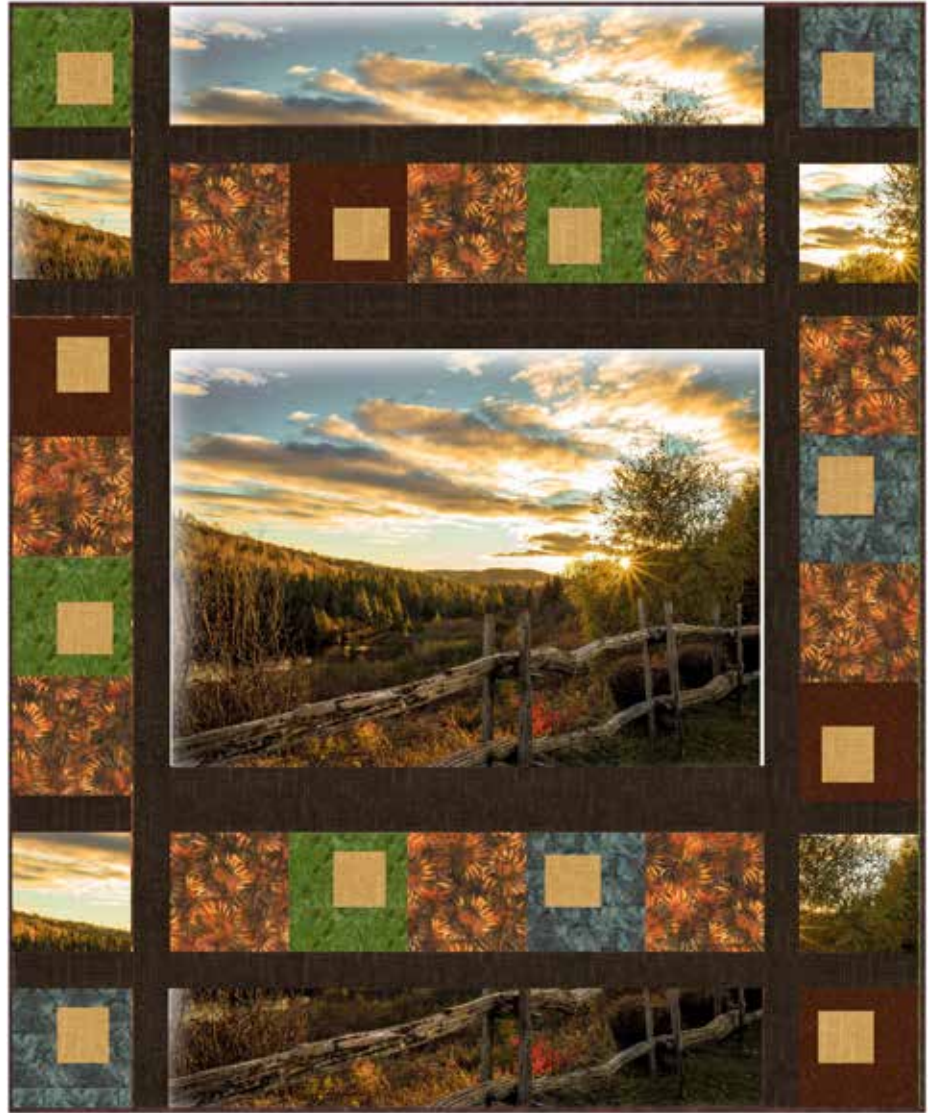

CONFIDENT BEGINNER | 1 DAY CLASS

OUT WEST

Finished Quilt: 61" x 74"

Quilt design by Villa Rosa Designs, featuring Sun Up to Sun Down, a Hoffman Spectrum Digital Print collection.

This quilt uses 2 matching panels creatively as both the center and as frame accents.

Villa Rosa Designs

Hoffman
Spectrum Digital

R2284 253-Havana

S4705 253-Havana

S4705 566-Cornbread

S4811 6-Brown

U5072 47-Gold

884 154-Teak

885 21-Teal

885 319-Snake

PURCHASE PATTERN
VillaRosaDesigns.com

FABRICS	1 KIT	8 KITS
R2284 253-Havana	5/8 Yard*	1 Bolt
S4705 253-Havana	1 1/4 Yards	1 Bolt
S4705 566-Cornbread	1/4 Yard	1 Bolt
S4811 6-Brown	3/8 Yard	1 Bolt
U5072 47-Gold	2 Panels	1 Bolt
884 154-Teak	3/4 Yard	1 Bolt
885 21-Teal	3/8 Yard	1 Bolt
885 319-Snake	3/8 Yard	1 Bolt

* binding