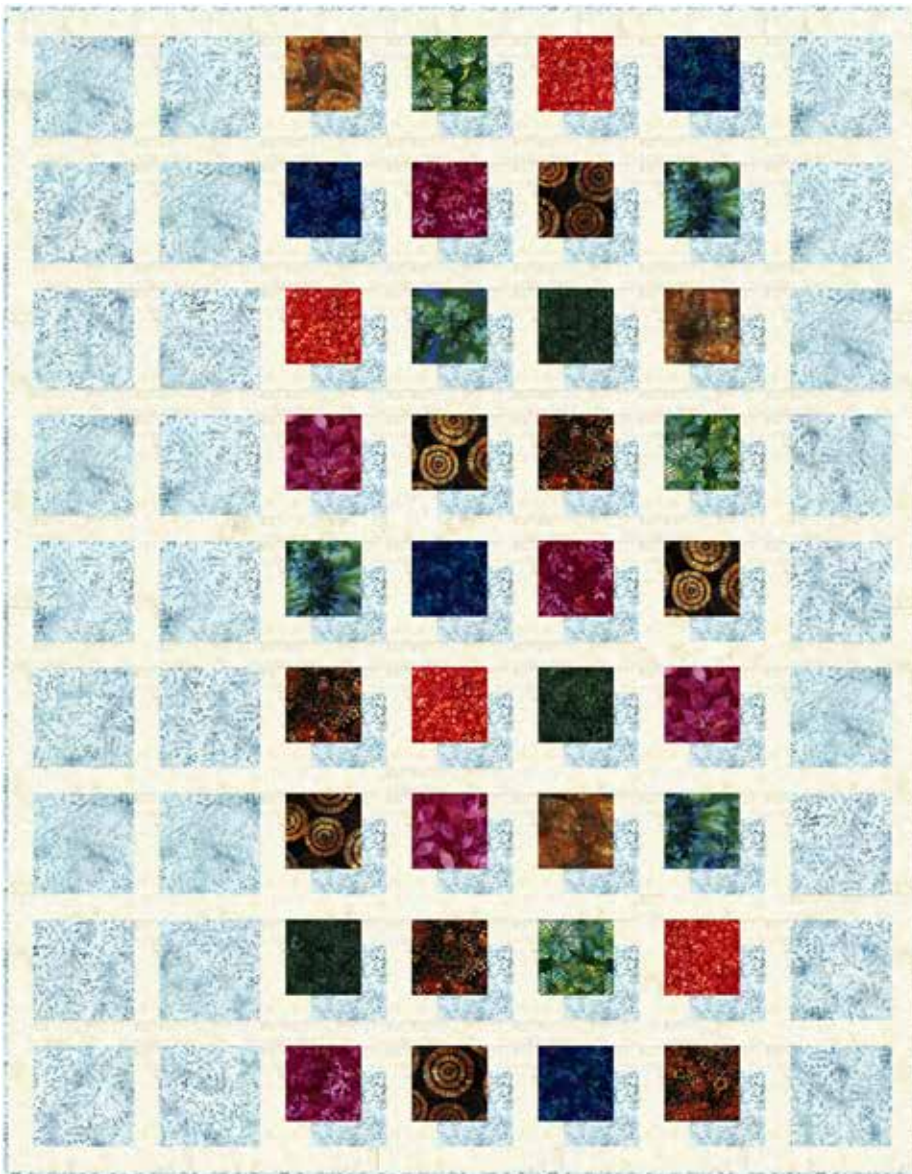

# PAINT CHIPS

Finished Quilt: 54" x 69"

Quilt design by Marlous Designs, featuring Hoffman Bali Batiks.

Show off your artistically eclectic side with these beautiful paint chips that create a dimensional quilt!

T2390 104-Cabernet

T2390 424-Salvia

T2392 548-Balsam

T2394 267-Palomino

T2396 104-Cabernet

T2397 176-Ice

T2398 531-Papyrus

T2399 292-Cardinal

T2405 414-Biscotti

T2406 551-Redwood

T2406 272-Mallard

843 58-Earth

FABRICS	1 KIT	14 KITS	FABRICS	1 KIT	14 KITS
T2390 104-Cabernet	1 F8	1 Bolt	T2398 531-Papyrus	2 Yards	2 Bolts
T2390 424-Salvia	1 F8	1 Bolt	T2399 292-Cardinal	1 F8	1 Bolt
T2392 548-Balsam	1 F8	1 Bolt	T2405 414-Biscotti	1 F8	1 Bolt
T2394 267-Palomino	1 F8	1 Bolt	T2406 272-Mallard	1 F8	1 Bolt
T2396 104-Cabernet	1 F8	1 Bolt	T2406 551-Redwood	1 F8	1 Bolt
T2397 176-Ice	2 Yards*	2 Bolts	843 58-Earth	1 F8	1 Bolt