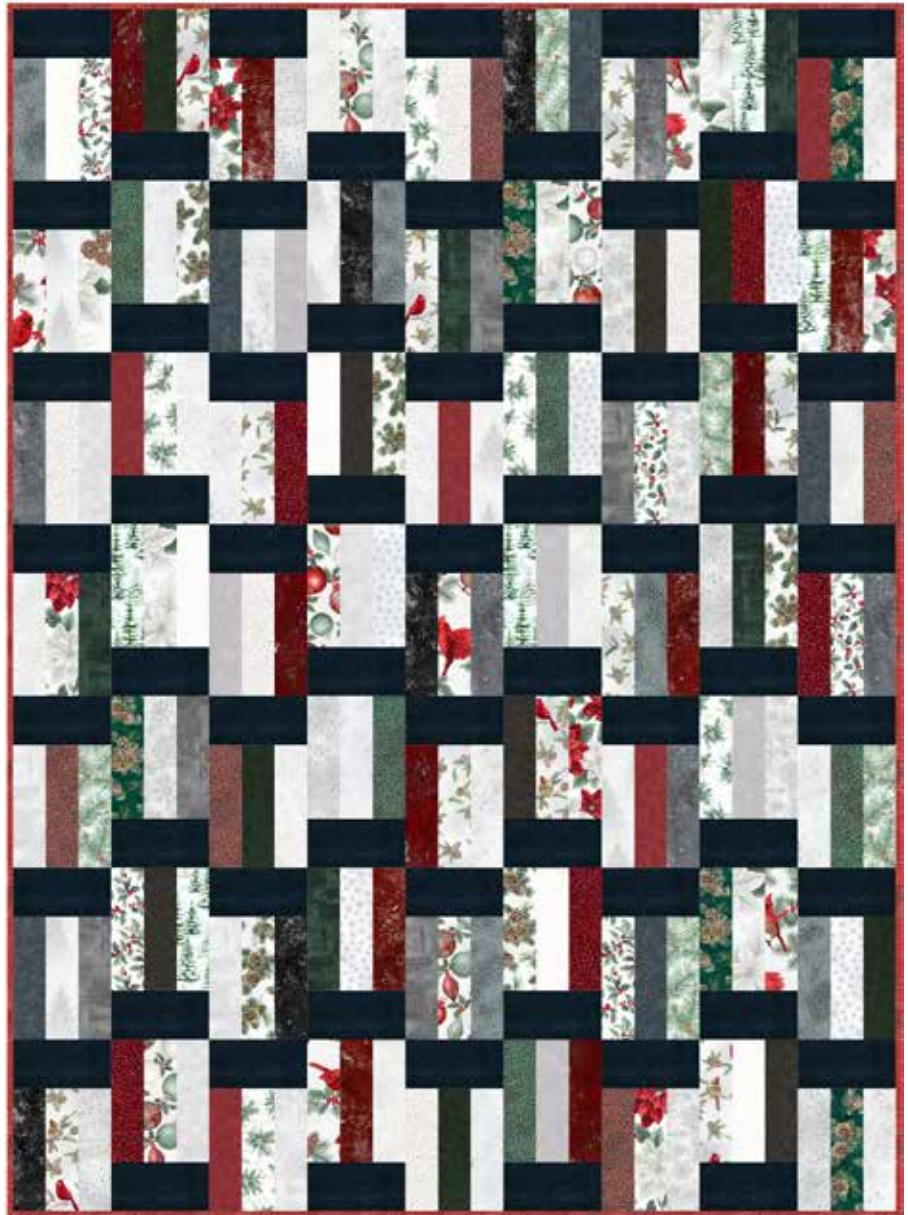

BEGINNER | 1 DAY CLASS

PANAMA CITY

Finished Quilt: 54" x 73"

Quilt design by Villa Rosa Designs, featuring our Silver Jingle Pop, (40) 2 1/2" strips.

Shimmering tiles whipped up quickly and easily with precut strips!

Villa Rosa Designs

JP11 28-Silver

885 5-Red

1895 4-Black

FABRICS	1 KIT	12 KITS
JP11 28-Silver	1 Pop	2 Boxes
885 5-Red	5/8 Yard*	1 Bolt
1895 4-Black	1 1/4 Yards	1 Bolt

* binding

PURCHASE PATTERN
VillaRosaDesigns.com